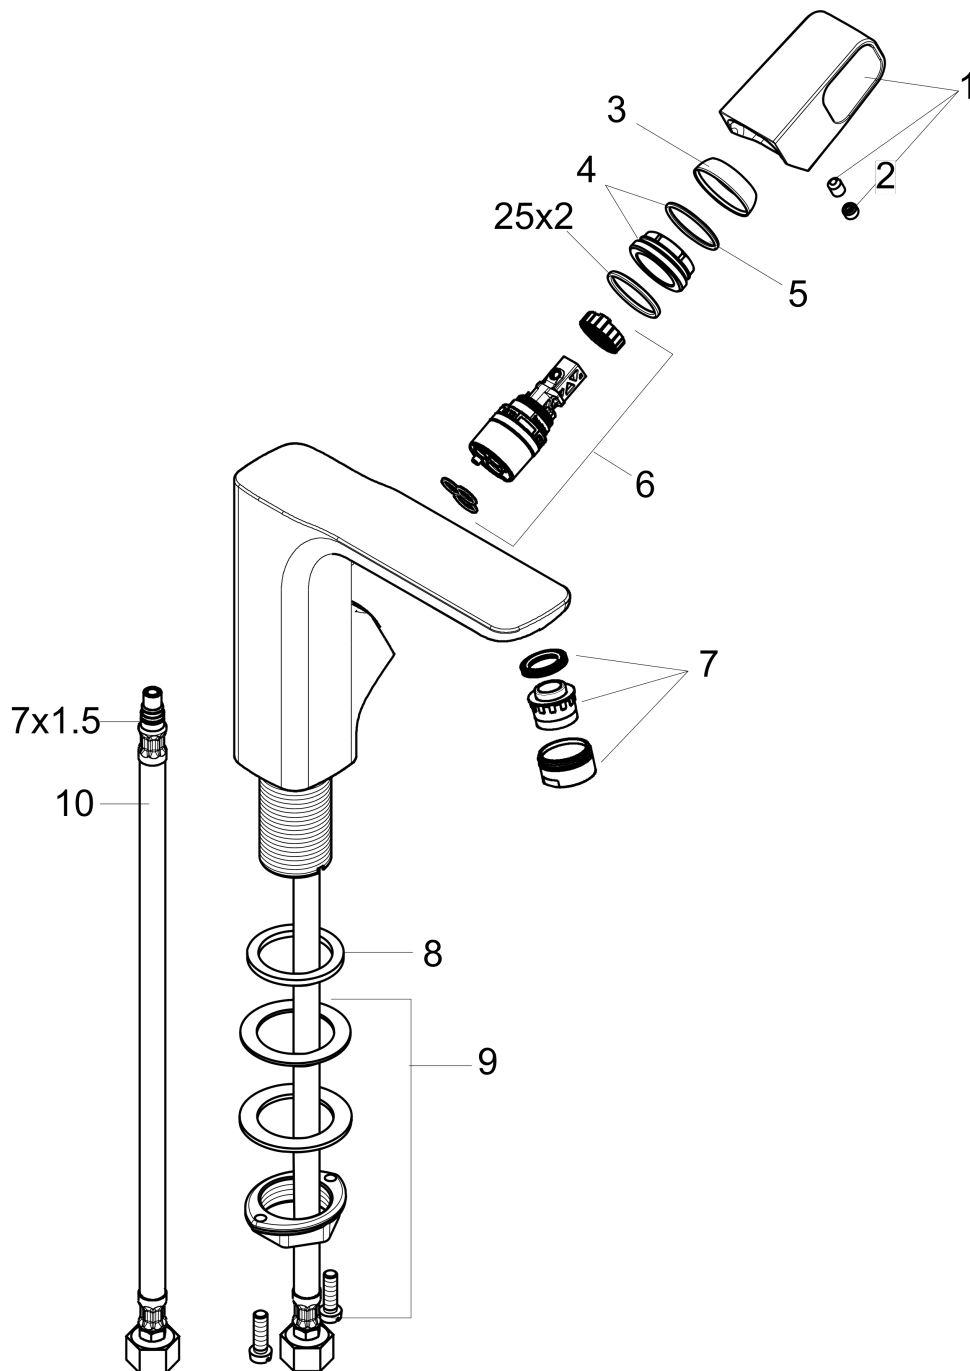

## Scale drawing

**AXOR Urquiola**  
**Single-Hole Faucet 280, 1.2 GPM**  
Finishes : **chrome**    Part no. : **11035001**

## Exploded drawing

Year of production: >07/16

**AXOR Urquiola**  
**Single-Hole Faucet 280, 1.2 GPM**  
 Finishes : **chrome**    Part no. : **11035001**

## Spare parts list

Year of production: >07/16

Pos.	Description	Part no.	PC	PU
1	handle	11093000	0	1
2	screw cover	96338000	0	1
3	flange	98863000	0	1
4	nut	95178000	0	1
5	O-Ring 22x2	98185000	0	1
6	cartridge, assy	95973001	0	1
7	aerator M24x1 (4,5 l/min)	92877000	0	1
8	flat seal	98749000	0	1
9	fixing set (Ø 32)	13961000	0	1
10	connection hose 23½" M8x0,75 3/8"	98600001	0	1