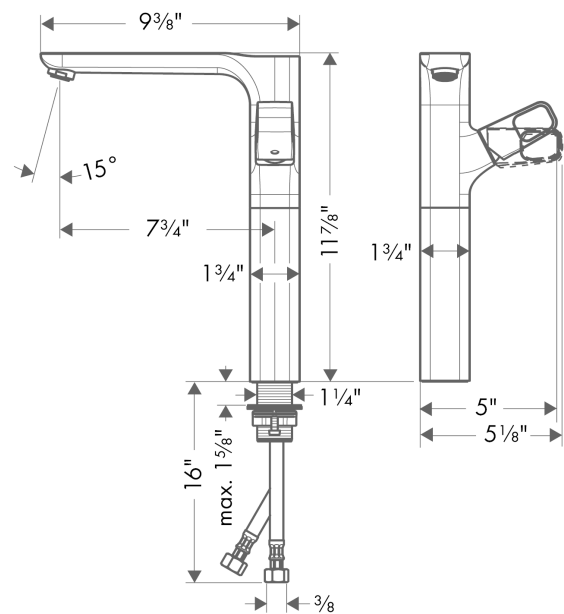

### Features

- Aerated spray
- Flow: 1.2 GPM (4.5 L/Min)
- Ceramic cartridge
- Does not include: Pop-up assembly

## Scale drawing

**AXOR Urquiola**  
**Single-Hole Faucet 280, 1.2 GPM**  
Finishes : **chrome**    Part no. : **11035001**

## Exploded drawing

Year of production: >07/16

**AXOR Urquiola**  
**Single-Hole Faucet 280, 1.2 GPM**  
 Finishes : **chrome**    Part no. : **11035001**

## Spare parts list

Year of production: >07/16

Pos.	Description	Part no.	PC	PU
1	handle	11093000	0	1
2	screw cover	96338000	0	1
3	flange	98863000	0	1
4	nut	95178000	0	1
5	O-Ring 22x2	98185000	0	1
6	cartridge, assy	95973001	0	1
7	aerator M24x1 (4,5 l/min)	92877000	0	1
8	flat seal	98749000	0	1
9	fixing set (Ø 32)	13961000	0	1
10	connection hose 23½" M8x0,75 3/8"	98600001	0	1