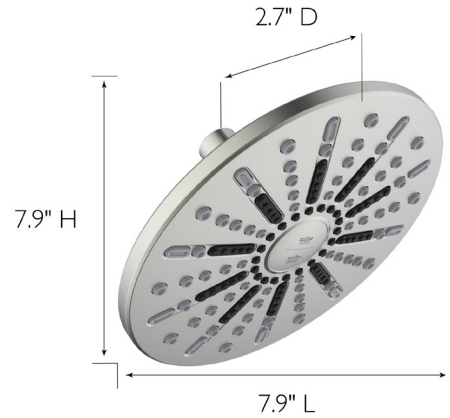

### Ian 2-Function Showerhead Satin Nickel

## SPECIFICATIONS

MATERIAL:	ABS
DIMENSIONS:	7.9" H x 7.9" L x 2.7" D
WEIGHT:	.81 lbs.
PVD FINISH:	No
ESCUTCHEON INCLUDED:	No
VALVE INCLUDED:	No
TYPE OF SHOWER HEAD:	Rain
SHOWER HEAD FUNCTIONS (QTY):	2
SHOWER HEAD NOZZLE TYPE:	Raised
SHOWER HEAD SHAPE:	Round
SHOWER HEAD PUSH BUTTON:	Yes