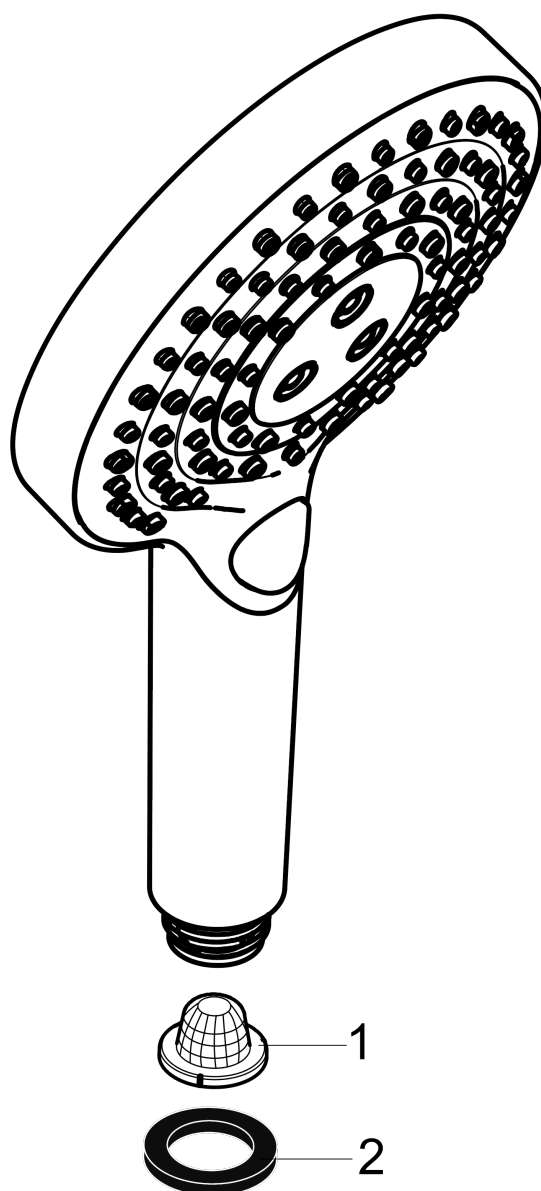

AXOR ShowerSolutions
Handshower 120 3-Jet, 1.75 GPM
Finishes : **chrome** Part no. : **26052001**

Description

Features

- Select button for comfortable alternation of spray modes
- 87 no-clog spray channels
- Spray modes: PowderRain, Rain, Whirl
- Flow: 1.75 GPM (6.6 L/Min)
- Fully-finished matching spray face

Technology

Product image

Scale drawing

AXOR ShowerSolutions
Handshower 120 3-Jet, 1.75 GPM
Finishes : **chrome** Part no. : **26052001**

Exploded drawing

Year of production: >01/19

AXOR ShowerSolutions
Handshower 120 3-Jet, 1.75 GPM
Finishes : **chrome** Part no. : **26052001**

Spare parts list

Year of production: >01/19

| Pos. | Description | Part no. | PC | PU |
|------|-------------|----------|----|----|
| 1 | filter | 92672000 | 0 | 1 |
| 2 | seal | 98058000 | 0 | 1 |