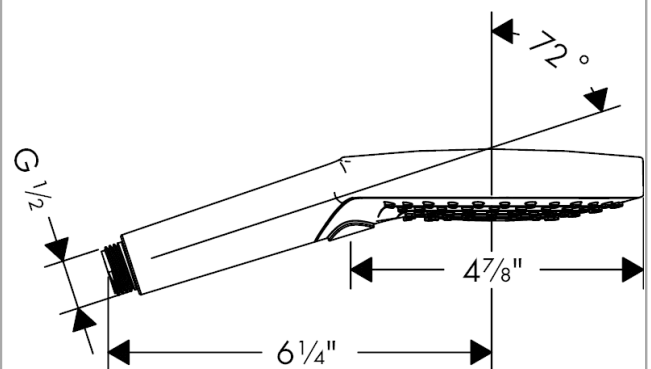

AXOR ShowerSolutions
Handshower 120 3-Jet, 1.75 GPM
Finishes : **chrome** Part no. : **26052001**

Description

Features

- Select button for comfortable alternation of spray modes
- 87 no-clog spray channels
- Spray modes: PowderRain, Rain, Whirl
- Flow: 1.75 GPM (6.6 L/Min)
- Fully-finished matching spray face

Technology

Product image

Scale drawing

AXOR ShowerSolutions
Handshower 120 3-Jet, 1.75 GPM
Finishes : **chrome** Part no. : **26052001**

Exploded drawing

Year of production: >01/19

AXOR ShowerSolutions
Handshower 120 3-Jet, 1.75 GPM
Finishes : **chrome** Part no. : **26052001**