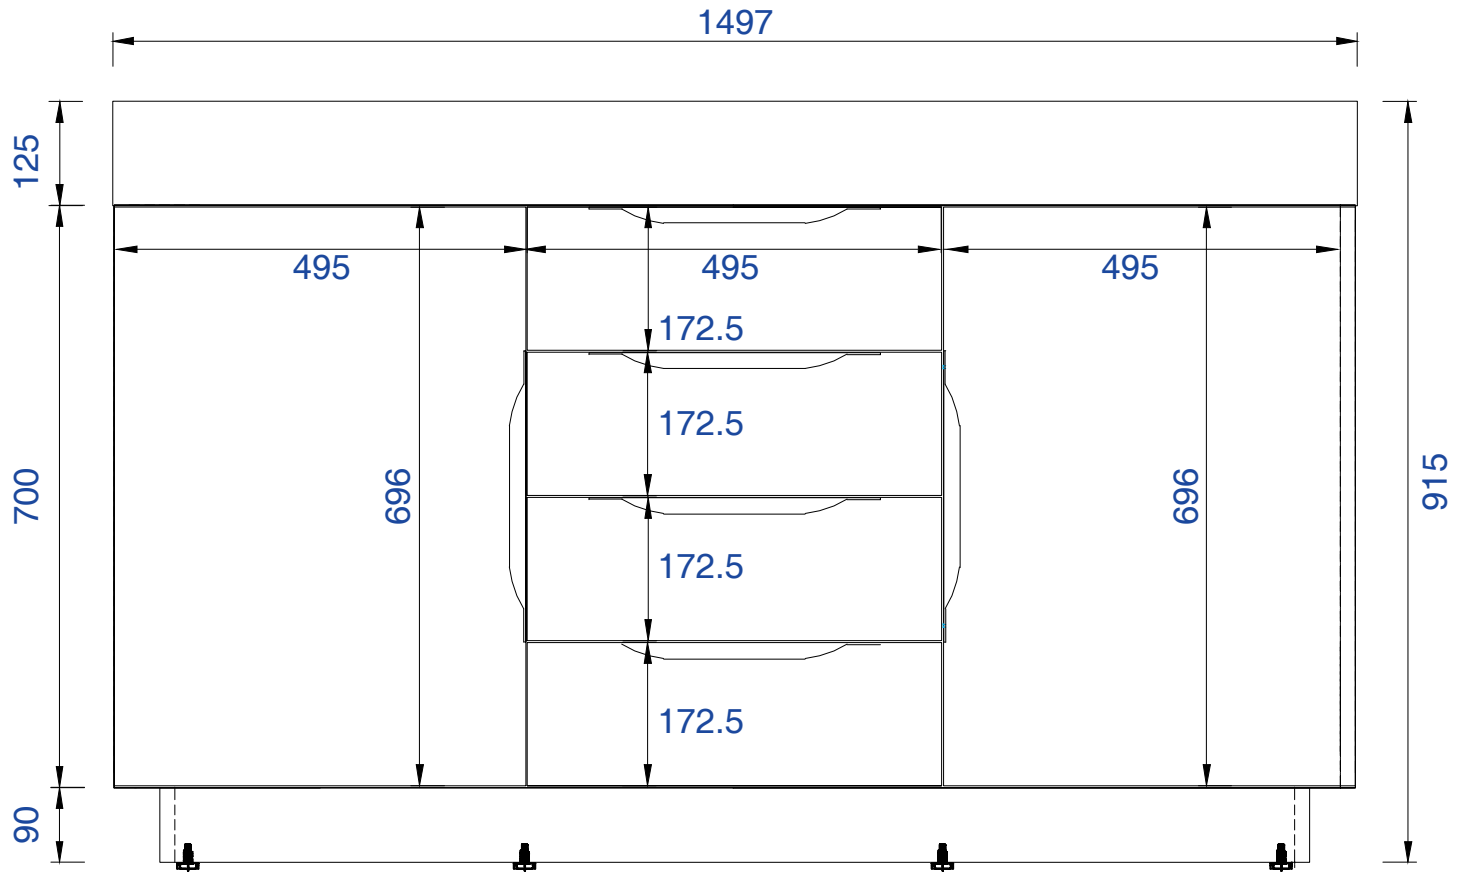

NOTE ONE: Countertop with integrated sink is shown on this cabinet

59"

Item Number:

368-V59D-TBO

JAMES MARTIN

VANITIES™

Bainbridge 59" Cabinet

Diagrams with Dimensions
page 03 of 03

NOTE ONE: Countertop with integrated sink is shown on this cabinet

NOTE TWO: This vanity does not have a Backsplash

1492mm

Item Number:

368-V59D-TBO

JAMES MARTIN

VANITIES™

Bainbridge 1492mm Cabinet

Diagrams with Dimensions
page 01 of 03

NOTE ONE: Countertop with integrated sink is shown on this cabinet

NOTE TWO: This vanity does not have a Backsplash

1492mm

Item Number:

368-V59D-TBO

JAMES MARTIN

VANITIES™

Bainbridge 1492mm Cabinet

Diagrams with Dimensions
page 02 of 03

NOTE ONE: Countertop with integrated sink is shown on this cabinet

1492mm

Item Number:

368-V59D-TBO

JAMES MARTIN

VANITIES™