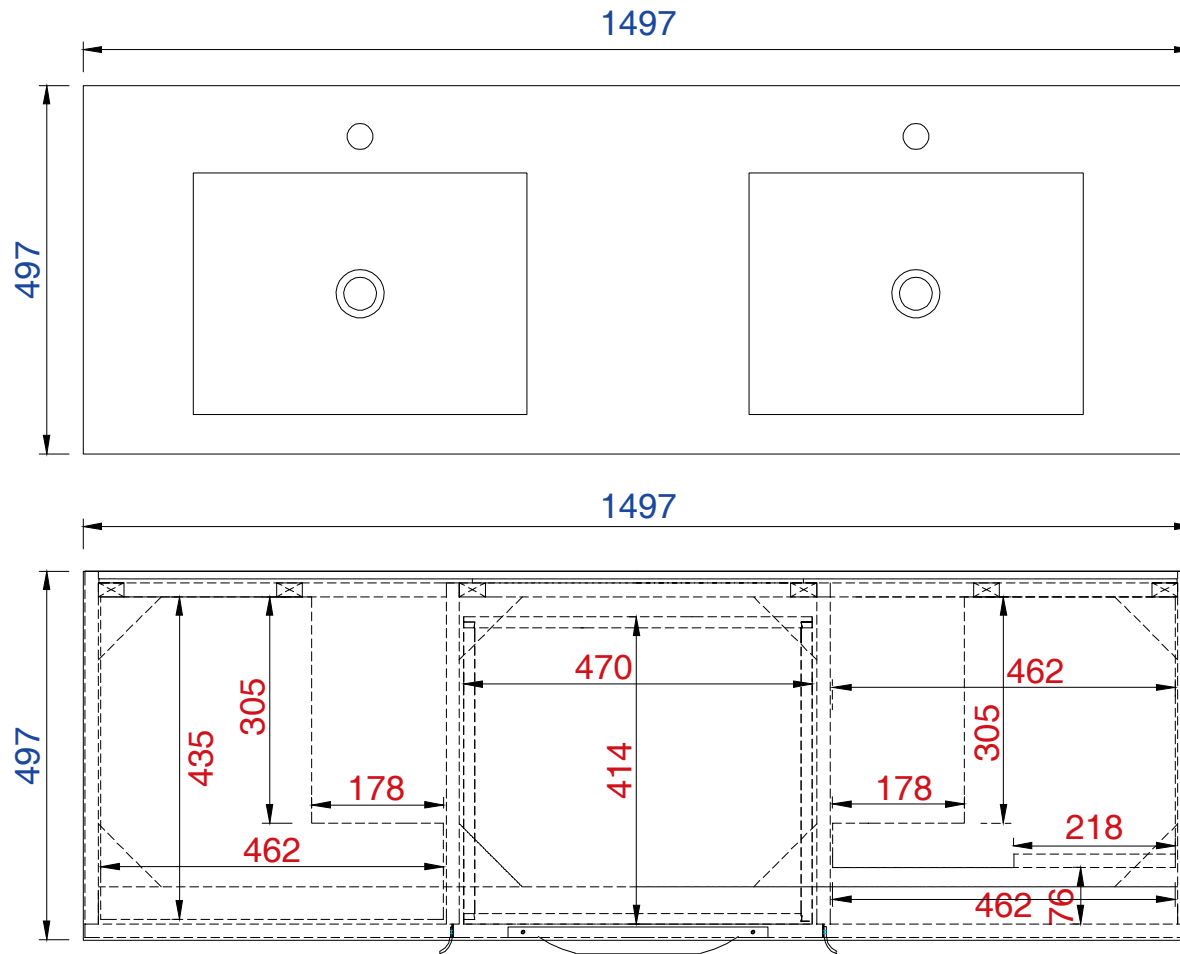

NOTE ONE: Countertop with integrated sink is shown on this cabinet

59"

Item Number:

368-V59D-TBO

JAMES MARTIN

VANITIES™

Bainbridge 59" Cabinet

Diagrams with Dimensions
page 03 of 03

NOTE ONE: Countertop with integrated sink is shown on this cabinet

NOTE TWO: This vanity does not have a Backsplash

1492mm

Item Number:

368-V59D-TBO

JAMES MARTIN

VANITIES™

Bainbridge 1492mm Cabinet

Diagrams with Dimensions
page 01 of 03

NOTE ONE: Countertop with integrated sink is shown on this cabinet

NOTE TWO: This vanity does not have a Backsplash

1492mm

Item Number:

368-V59D-TBO

JAMES MARTIN

VANITIES™

Bainbridge 1492mm Cabinet

Diagrams with Dimensions
page 02 of 03

NOTE ONE: Countertop with integrated sink is shown on this cabinet

1492mm

Item Number:

368-V59D-TBO

JAMES MARTIN

VANITIES™