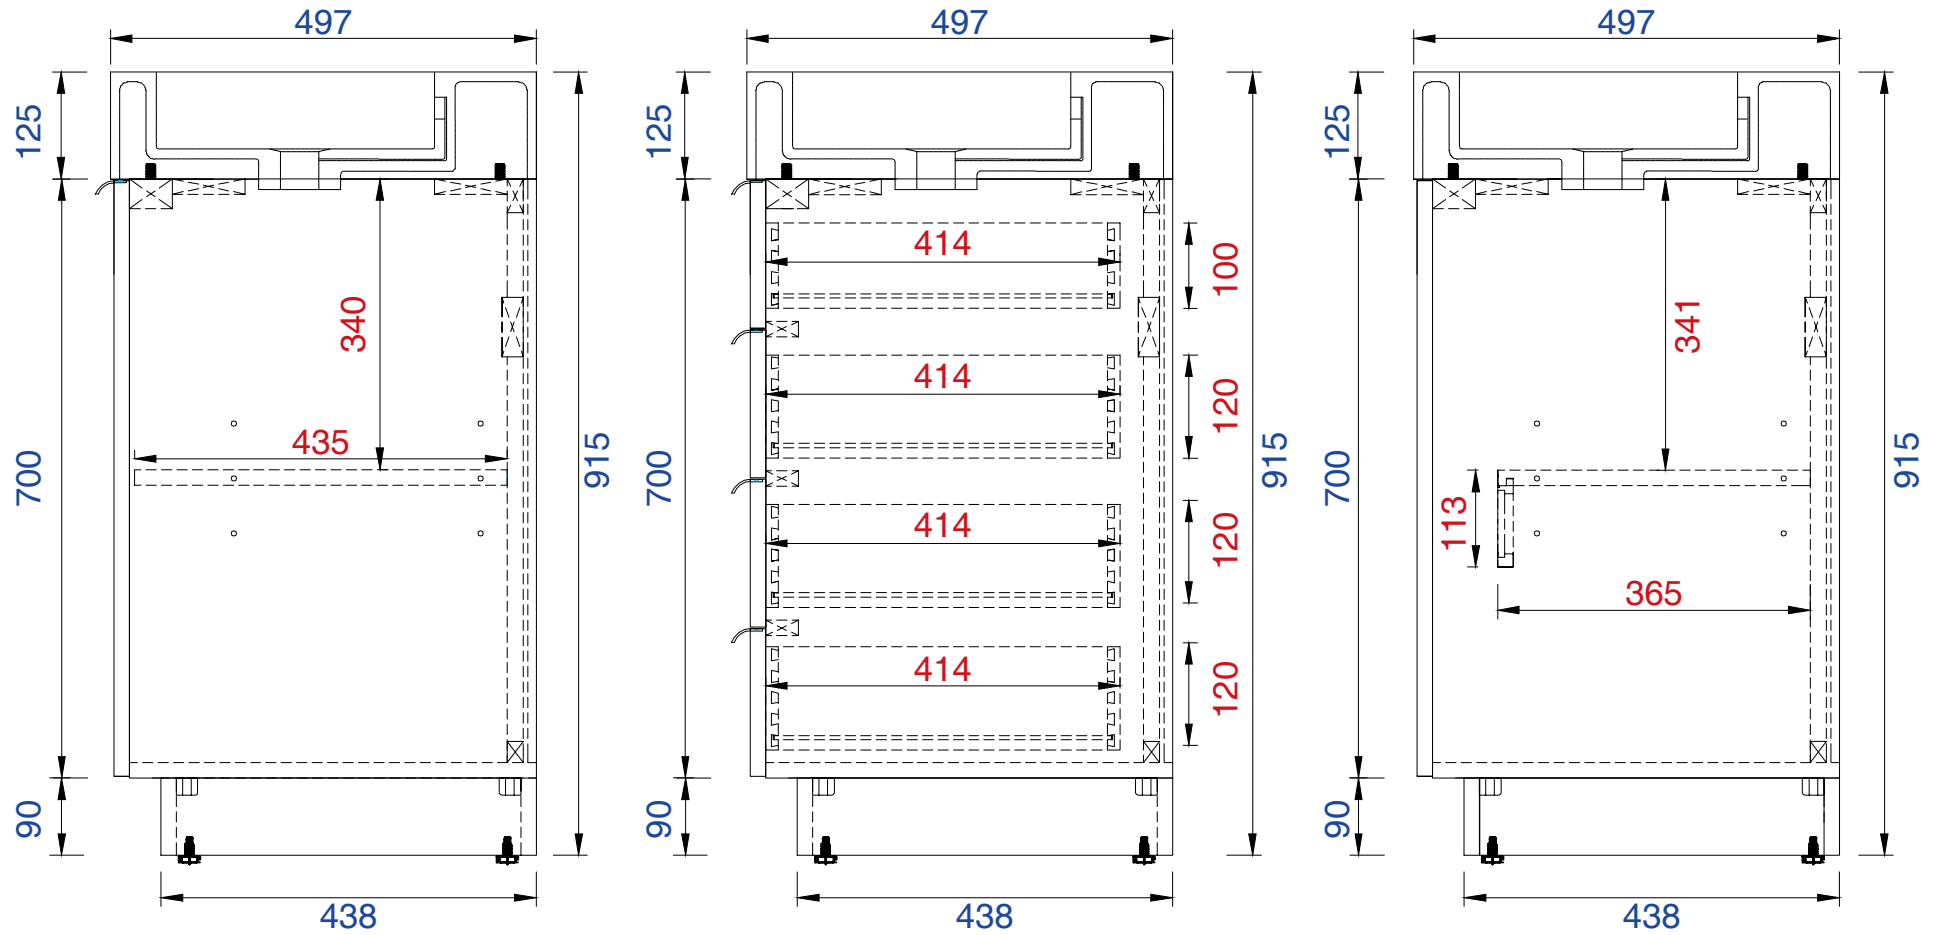

NOTE ONE: Countertop with integrated sink is shown on this cabinet

59"

Item Number:

368-V59D-TBO

JAMES MARTIN

VANITIES™

Bainbridge 59" Cabinet

Diagrams with Dimensions
page 03 of 03

Diagrams with Dimensions
page 01 of 03

NOTE ONE: Countertop with integrated sink is shown on this cabinet

NOTE TWO: This vanity does not have a Backsplash

1492mm

Item Number:

368-V59D-TBO

JAMES MARTIN

VANITIES™

Bainbridge 1492mm Cabinet

Diagrams with Dimensions
page 02 of 03

NOTE ONE: Countertop with integrated sink is shown on this cabinet

1492mm

Item Number:

368-V59D-TBO

JAMES MARTIN

VANITIES™

Bainbridge 1492mm Cabinet

Diagrams with Dimensions
page 03 of 03

NOTE ONE: Countertop with integrated sink is shown on this cabinet

NOTE TWO: This vanity does not have a Backsplash