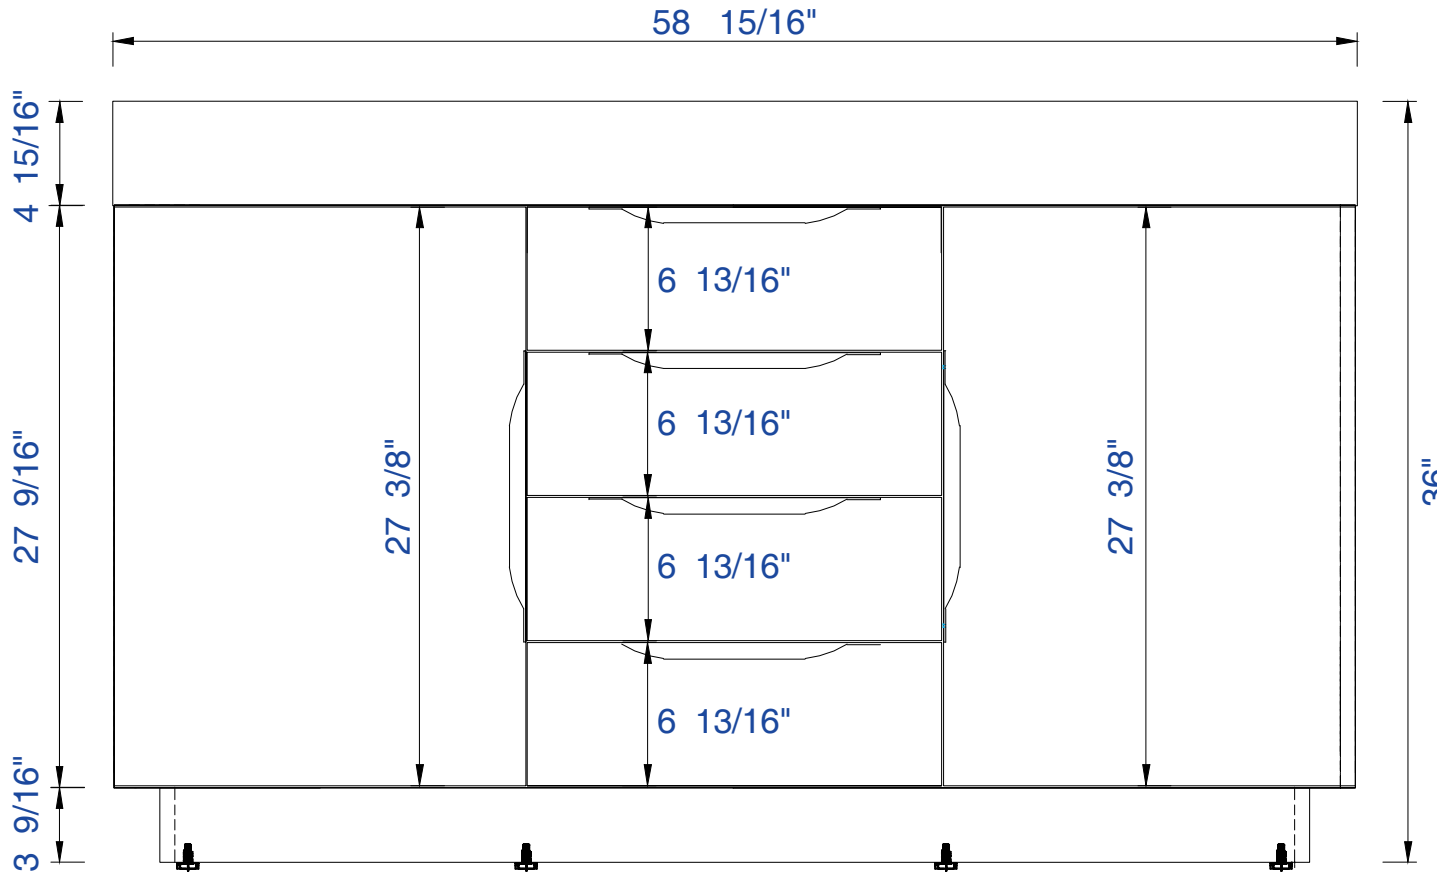

59"

Item Number:

368-V59D-TBO

JAMES MARTIN

VANITIES™

Bainbridge 59" Cabinet

Diagrams with Dimensions
page 01 of 03

NOTE ONE: Countertop with integrated sink is shown on this cabinet

NOTE ONE: Countertop with integrated sink is shown on this cabinet

59"

Item Number:

368-V59D-TBO

JAMES MARTIN

VANITIES™

Bainbridge 59" Cabinet

Diagrams with Dimensions
page 03 of 03

Diagrams with Dimensions
page 01 of 03

NOTE ONE: Countertop with integrated sink is shown on this cabinet

NOTE TWO: This vanity does not have a Backsplash

1492mm

Item Number:

368-V59D-TBO

JAMES MARTIN

VANITIES™

Bainbridge 1492mm Cabinet

Diagrams with Dimensions
page 02 of 03

NOTE ONE: Countertop with integrated sink is shown on this cabinet

1492mm

Item Number:

368-V59D-TBO

JAMES MARTIN

VANITIES™