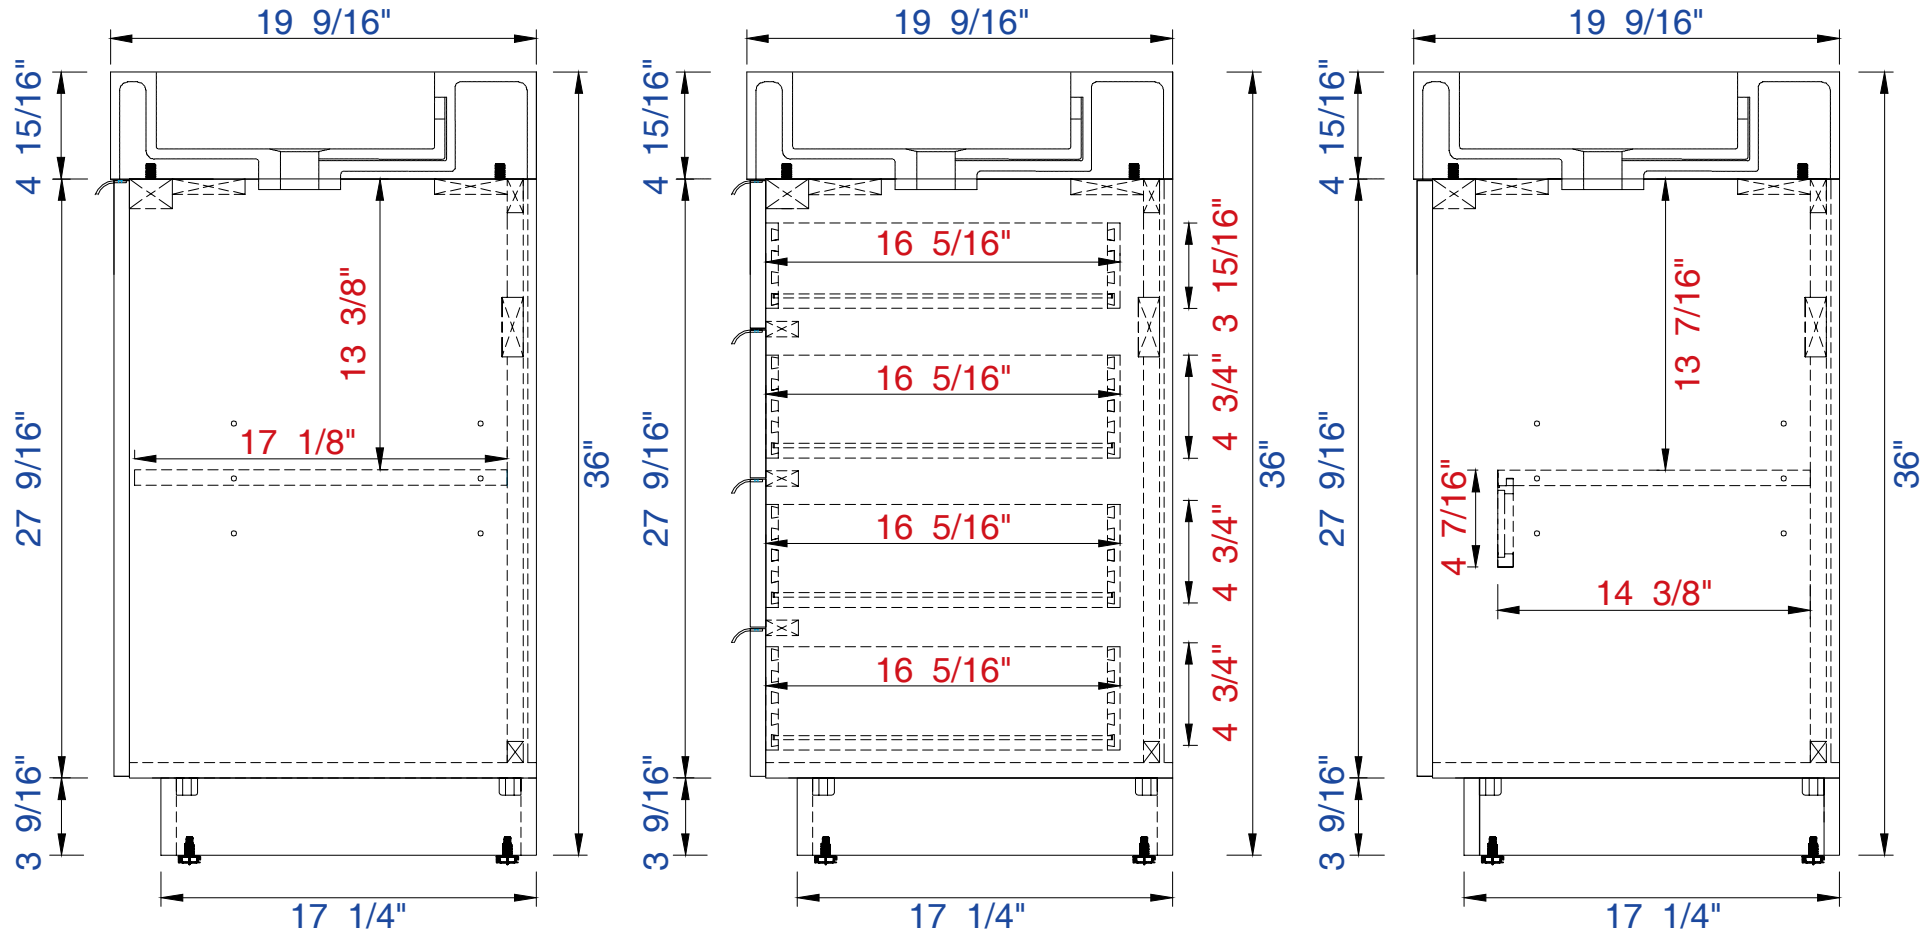

NOTE ONE: Countertop with integrated sink is shown on this cabinet

59"

Item Number:

368-V59D-TBO

JAMES MARTIN

VANITIES™

Bainbridge 59" Cabinet

Diagrams with Dimensions
page 03 of 03

NOTE ONE: Countertop with integrated sink is shown on this cabinet

NOTE TWO: This vanity does not have a Backsplash

1492mm

Item Number:

368-V59D-TBO

JAMES MARTIN

VANITIES™

Bainbridge 1492mm Cabinet

Diagrams with Dimensions
page 01 of 03

NOTE ONE: Countertop with integrated sink is shown on this cabinet

NOTE TWO: This vanity does not have a Backsplash

1492mm

Item Number:

368-V59D-TBO

JAMES MARTIN

VANITIES™

Bainbridge 1492mm Cabinet

Diagrams with Dimensions
page 02 of 03

NOTE ONE: Countertop with integrated sink is shown on this cabinet

1492mm

Item Number:

368-V59D-TBO

JAMES MARTIN

VANITIES™