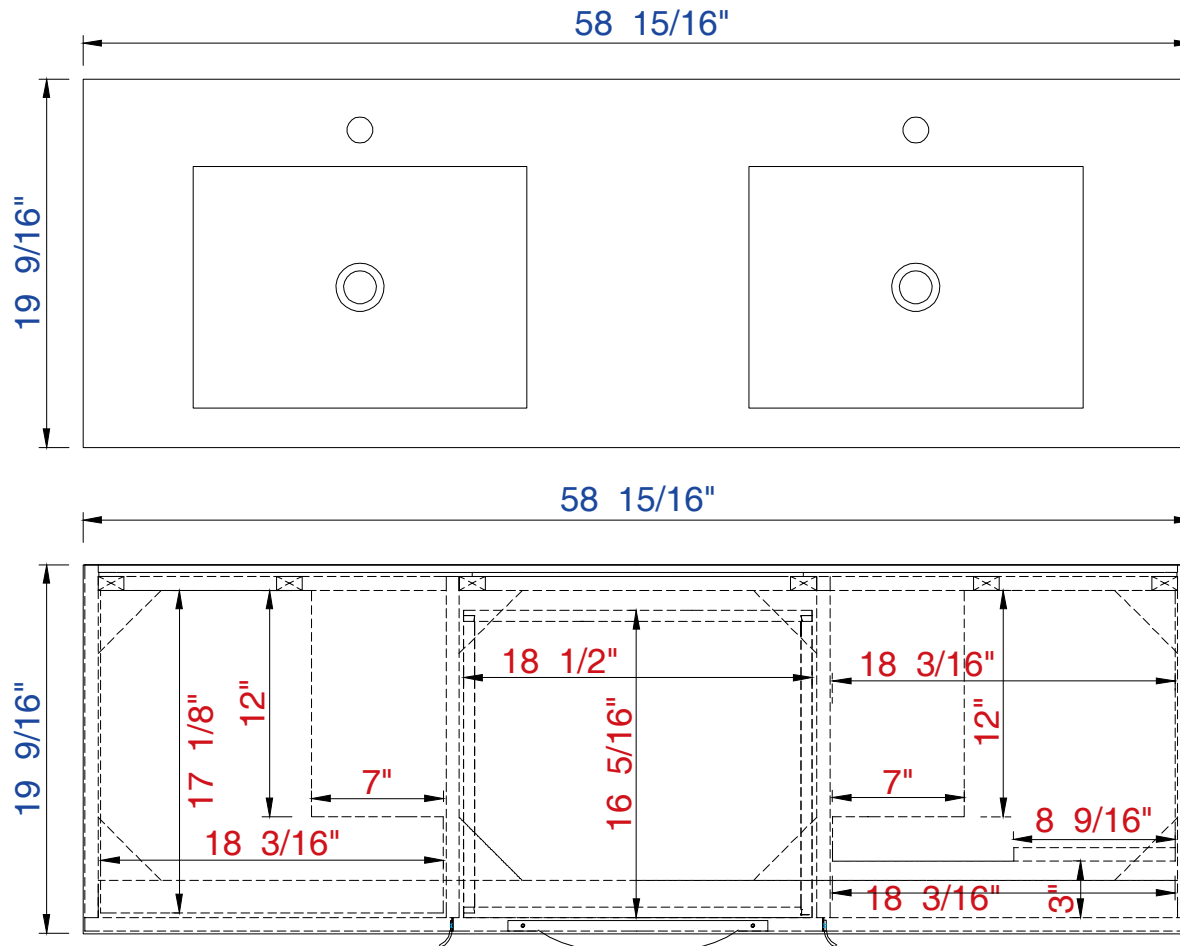

59"

Item Number:

368-V59D-TBO

JAMES MARTIN

VANITIES™

Bainbridge 59" Cabinet

Diagrams with Dimensions
page 01 of 03

NOTE ONE: Countertop with integrated sink is shown on this cabinet

NOTE ONE: Countertop with integrated sink is shown on this cabinet

59"

Item Number:

368-V59D-TBO

JAMES MARTIN

VANITIES™

Bainbridge 59" Cabinet

Diagrams with Dimensions
page 03 of 03

Diagrams with Dimensions
page 01 of 03

NOTE ONE: Countertop with integrated sink is shown on this cabinet

NOTE TWO: This vanity does not have a Backsplash

1492mm

Item Number:

368-V59D-TBO

JAMES MARTIN

VANITIES™

Bainbridge 1492mm Cabinet

Diagrams with Dimensions
page 02 of 03

NOTE ONE: Countertop with integrated sink is shown on this cabinet

1492mm

Item Number:

368-V59D-TBO

JAMES MARTIN

VANITIES™