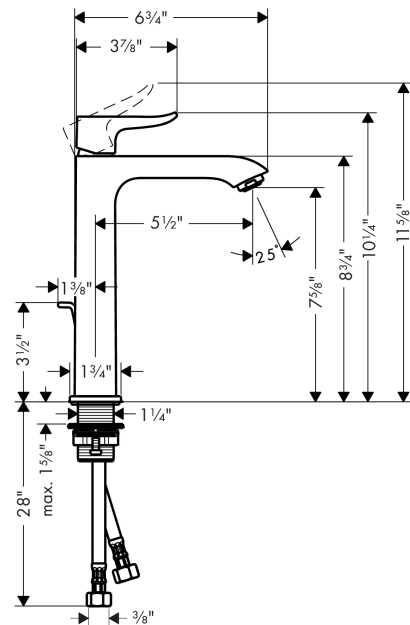

Metris
Single-Hole Faucet 200 with Pop-Up Drain, 1.2 GPM
 Finishes : **brushed nickel** Part no. : **31183821**

Description

Features

- Aerated spray
- Flow: 1.2 GPM (4.5 L/Min)
- Ceramic cartridge
- Includes pop-up drain

Item details

List Price \$ 607.00

Technology

Compliance

Product image

Scale drawing

Metris
Single-Hole Faucet 200 with Pop-Up Drain, 1.2 GPM
 Finishes : **brushed nickel** Part no. : **31183821**

Exploded drawing

Year of production: >07/16

Metris**Single-Hole Faucet 200 with Pop-Up Drain, 1.2 GPM**Finishes : **brushed nickel** Part no. : **31183821****Spare parts list**

Year of production: >07/16

Pos.	Description	Part no.	Price	PU
1	handle	95520820	-	1
2	screw cover	96338000	-	1
3	flange	98863820	-	1
4	nut	98864000	-	1
5	cartridge, assy	95973001	-	1
6	locking screw for handle	95140000	-	1
7	seal	98865000	-	1
8	adapter for cartridge	98866000	-	1
9	aerator M24x1 (4,5 l/min)	92877820	-	1
10	fixing set (Ø 32)	13961000	-	1
11	flat seal	98749000	-	1
12	connection hose 35½" M8x0,75 3/8"	96316001	-	1
13	pull rod	96657820	-	1
14	O-Ring 22x2	98185000	-	1
15	O-ring 25x1,5	98146000	-	1