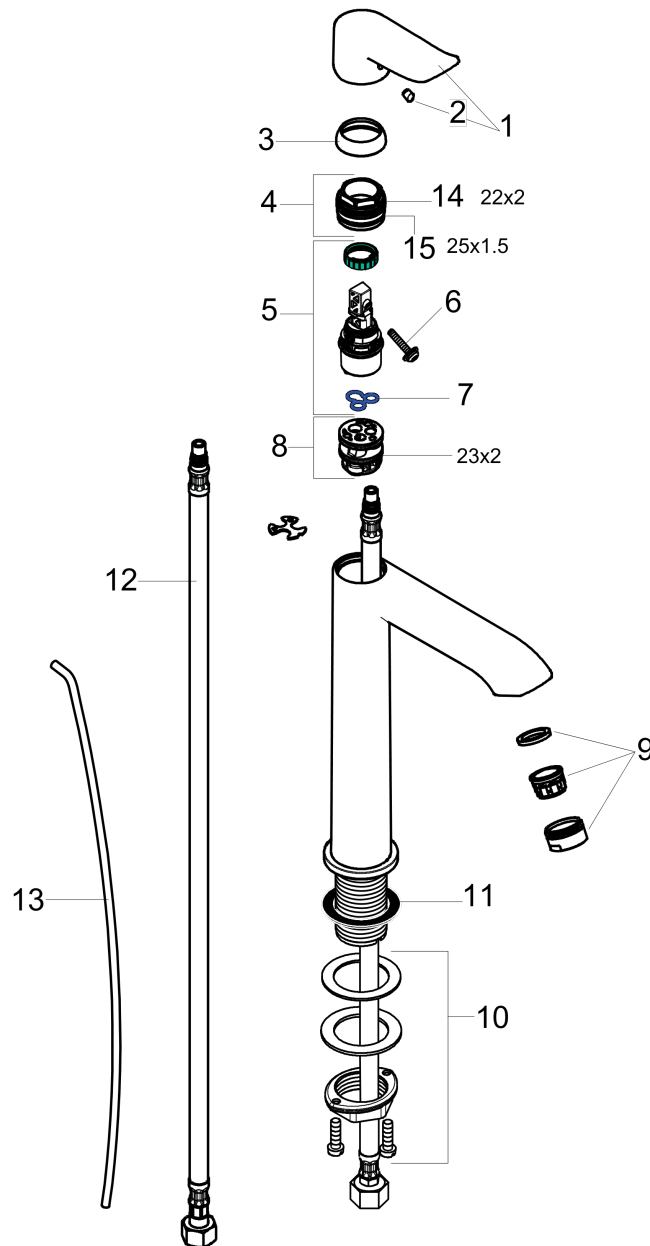

Metris
Single-Hole Faucet 200 with Pop-Up Drain, 1.2 GPM
 Finishes : **brushed nickel** Part no. : **31183821**

Description

Features

- Aerated spray
- Flow: 1.2 GPM (4.5 L/Min)
- Ceramic cartridge
- Includes pop-up drain

Item details

List Price \$ 607.00

Technology

Compliance

Product image

Scale drawing

Metris
Single-Hole Faucet 200 with Pop-Up Drain, 1.2 GPM
 Finishes : **brushed nickel** Part no. : **31183821**

Exploded drawing

Year of production: >07/16

Metris**Single-Hole Faucet 200 with Pop-Up Drain, 1.2 GPM**Finishes : **brushed nickel** Part no. : **31183821****Spare parts list**

Year of production: >07/16

Pos.	Description	Part no.	Price	PU
1	handle	95520820	-	1
2	screw cover	96338000	-	1
3	flange	98863820	-	1
4	nut	98864000	-	1
5	cartridge, assy	95973001	-	1
6	locking screw for handle	95140000	-	1
7	seal	98865000	-	1
8	adapter for cartridge	98866000	-	1
9	aerator M24x1 (4,5 l/min)	92877820	-	1
10	fixing set (Ø 32)	13961000	-	1
11	flat seal	98749000	-	1
12	connection hose 35½" M8x0,75 3/8"	96316001	-	1
13	pull rod	96657820	-	1
14	O-Ring 22x2	98185000	-	1
15	O-ring 25x1,5	98146000	-	1