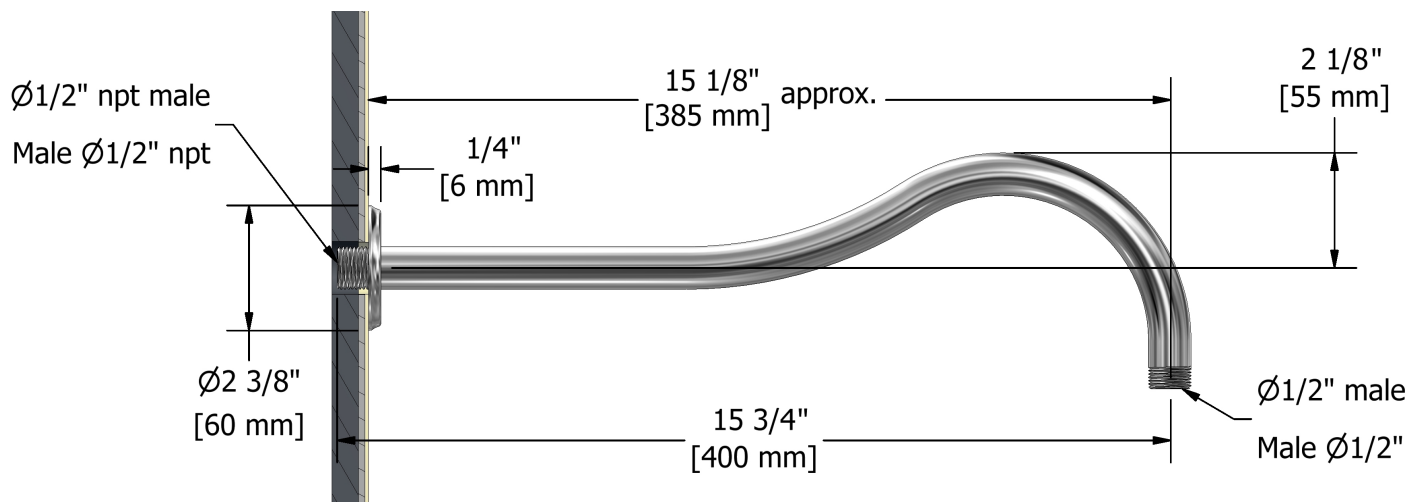

Sizes, models and finishes may differ from thoses presented.

Warranty

This **Riobel Inc.** product you have purchased carries a Limited Lifetime Warranty on the chrome, PVD finish, blacks and all working parts and is guaranteed from the initial purchase date against all manufacturing defects. All other finishes, including plastic components, are guaranteed for one year. All electric and/or electronic parts are covered by a 5-year limited warranty.

Customer Service

Ontario, West Canada : 888-287-5354 Quebec, Maritimes, United States : 866-473-8442

2020.11.23