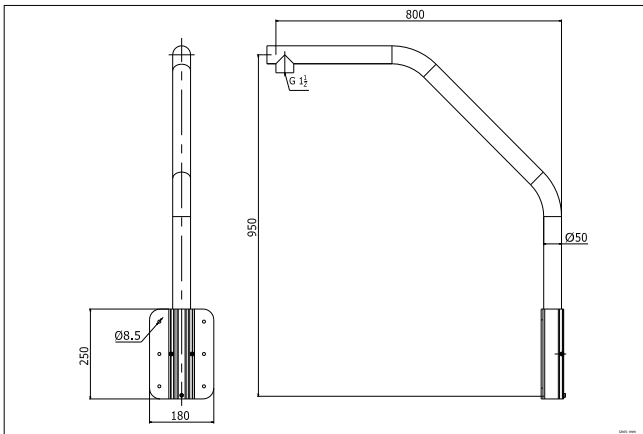

### Parapet Wall Mount Bracket

#### Features:

- Aluminum alloy material with surface spray treatment
- Size of threaded hole is G1½ as British system
- The bracket can be installed on the high edge of the wall

#### Dimension:

**Note:** The actual bracket may vary from the picture above.

#### Parameter:

Model	DS-1660ZJ
Parameter	Parapet Wall Mount Bracket
Appearance	Hikvision White
Range of Application	Parapet Wall Mount Bracket
Material	Aluminum Alloy
Dimension	180×950×800 mm
Weight	2900g