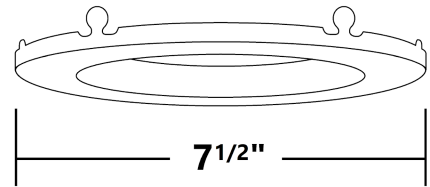

DLR56-5-TR-##

COLOR TRIM ACCESSORY FOR DLR56v5

Product Description

The DLR56-5-TR color trim accessory gives an additional decorative element to the DLR56 fixtures. They are manufactured of heavy gauge steel and post painted/plated. The simple tab system securely attaches the trim on to the face of the DLR56v5 fixture creating a seamless colored appearance.

Construction

- Stamped steel

Finish

- Oil Rubbed Bronze powder coat
- Brushed Nickel plating
- Black powder coat

Installation

- Align to face of fixture and bend tabs to secure

Project _____

Catalog _____

Type _____

Date _____

Patent Pending

Ordering Information

Example: DLR56-5-TR-OB

Size	Color Trim
<input type="checkbox"/> DLR56-5-TR (6" diameter)	<input type="checkbox"/> OB (Oil-Rubbed Bronze)
	<input type="checkbox"/> BK (Black)
	<input type="checkbox"/> NK (Brushed Nickel)