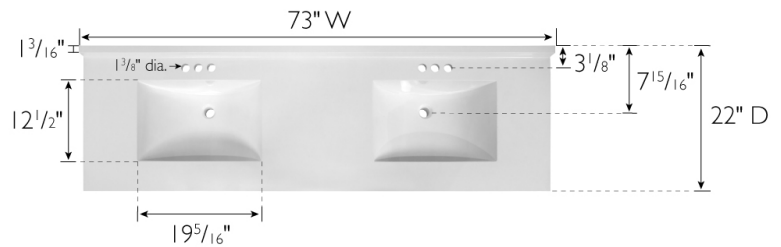

Camilla II Double Bowl Vanity Top 73" Solid White

SPECIFICATIONS

MATERIAL:	Cultured Marble
TOOLS NEEDED FOR INSTALLATION:	100% silicone
ASSEMBLED DIMENSIONS:	8.6" H x 73" L x 22" D
ASSEMBLED WEIGHT:	98.76 lbs.
FAUCET TYPE:	Lav Centerset
NUMBER OF MOUNTING HOLES:	6
BOWL MATERIAL:	Cultured Marble
BACK SPLASH INCLUDED:	Yes
COLOR:	Solid White
NUMBER OF BOWLS:	2
BOWL DIMENSIONS:	5.4" H x 19.3" W x 12.5" D
BOWL SHAPE:	Rectangle
SINK THICKNESS:	0.95"
MOUNTING TYPE:	Integrated
OVERFLOW HOLE:	Yes