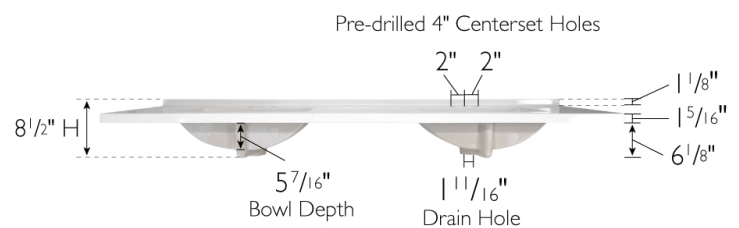

Camilla II Double Bowl Vanity Top 73" Solid White

SPECIFICATIONS

MATERIAL:	Cultured Marble
TOOLS NEEDED FOR INSTALLATION:	100% silicone
ASSEMBLED DIMENSIONS:	8.6" H x 73" L x 22" D
ASSEMBLED WEIGHT:	98.76 lbs.
FAUCET TYPE:	Lav Centerset
NUMBER OF MOUNTING HOLES:	6
BOWL MATERIAL:	Cultured Marble
BACK SPLASH INCLUDED:	Yes
COLOR:	Solid White
NUMBER OF BOWLS:	2
BOWL DIMENSIONS:	5.4" H x 19.3" W x 12.5" D
BOWL SHAPE:	Rectangle
SINK THICKNESS:	0.95"
MOUNTING TYPE:	Integrated
OVERFLOW HOLE:	Yes