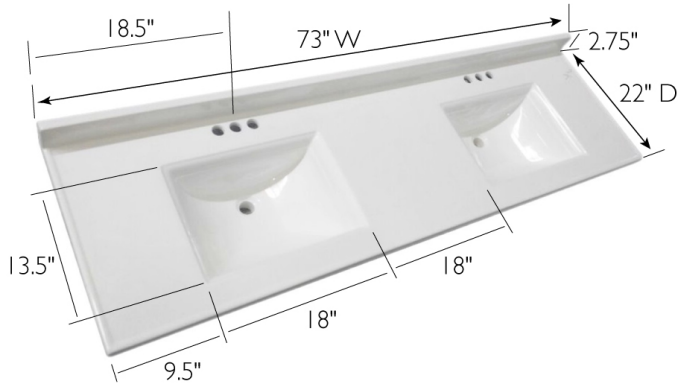

Camilla II Double Bowl Vanity Top 73" Solid White

SPECIFICATIONS

MATERIAL:	Cultured Marble
TOOLS NEEDED FOR INSTALLATION:	100% silicone
ASSEMBLED DIMENSIONS:	8.6" H x 73" L x 22" D
ASSEMBLED WEIGHT:	98.76 lbs.
FAUCET TYPE:	Lav Centerset
NUMBER OF MOUNTING HOLES:	6
BOWL MATERIAL:	Cultured Marble
BACK SPLASH INCLUDED:	Yes
COLOR:	Solid White
NUMBER OF BOWLS:	2
BOWL DIMENSIONS:	5.4" H x 19.3" W x 12.5" D
BOWL SHAPE:	Rectangle
SINK THICKNESS:	0.95"
MOUNTING TYPE:	Integrated
OVERFLOW HOLE:	Yes