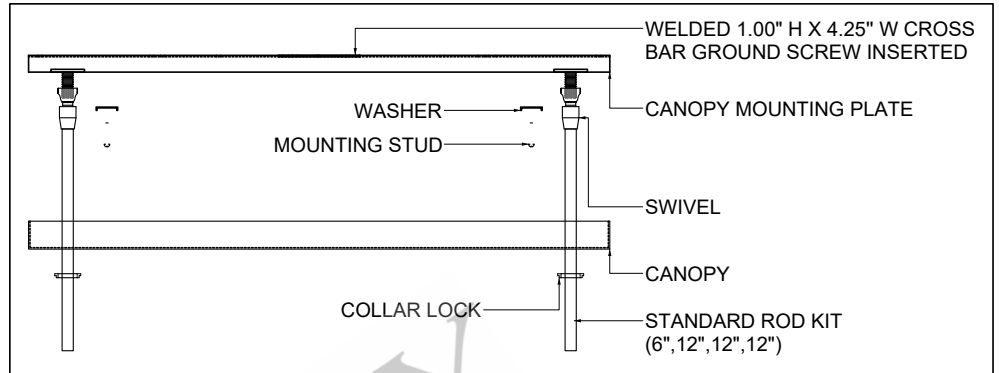

TOP VIEW

CANOPY DETAIL

FRONT VIEW

SIDE VIEW

9000-0967

ALL WORK © 2022 CURREY & COMPANY