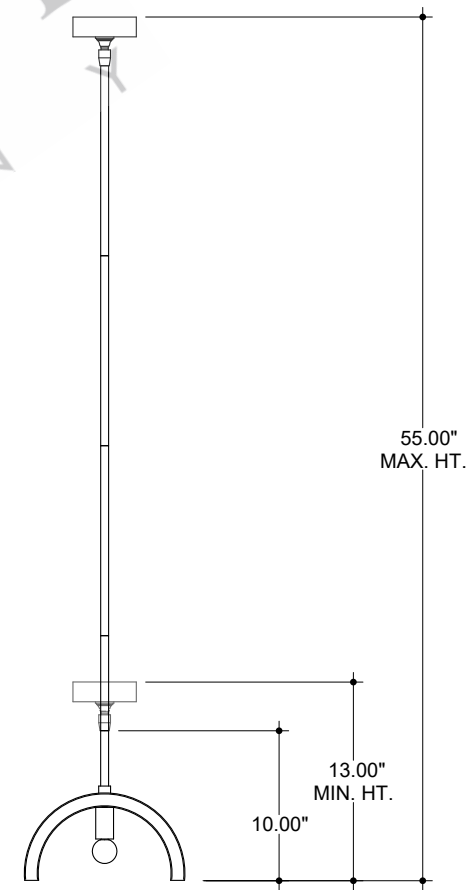

TOP VIEW

CANOPY DETAIL

FRONT VIEW

SIDE VIEW

9000-0967

ALL WORK © 2022 CURREY & COMPANY