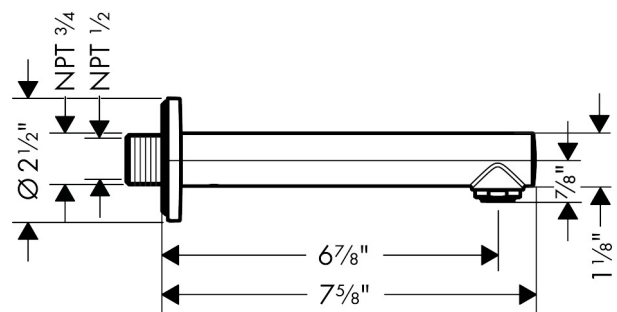

Brand hansgrohe
Art. Name **Talis S** Tub Spout
Art. Nr. 72410671
Surface matte black
Pos. 1

Product Picture

Drawing

Features

- solid Brass
- Includes: 1/2" female and 3/4" male adaptor

Certificates/approvals