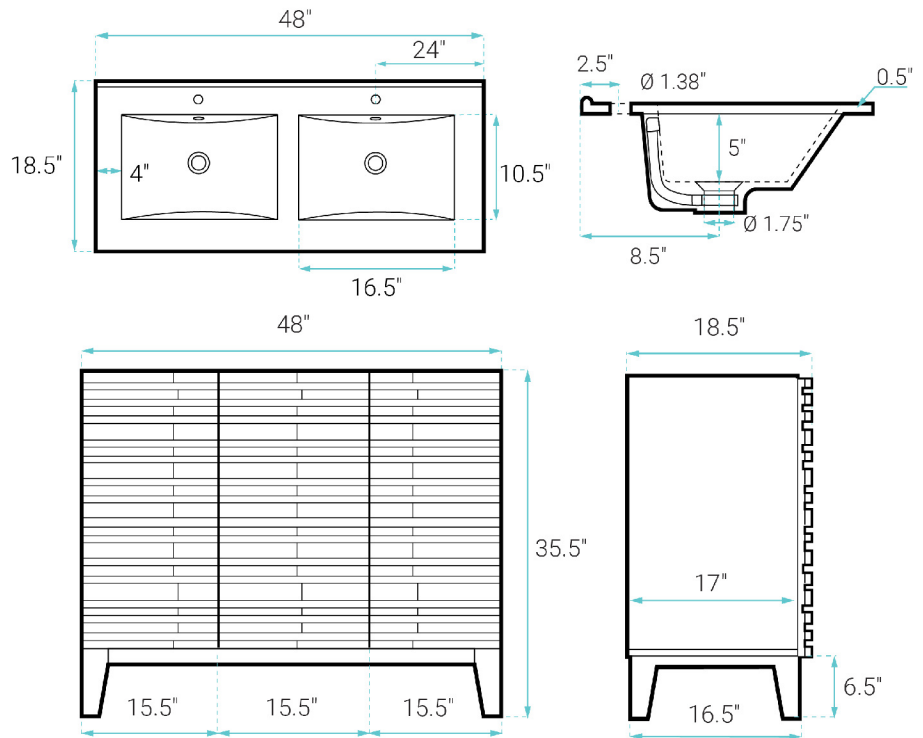

Cascade

Swiss Madison®
well made forever

Freestanding Vanity SM-BV557BDMB

FEATURES:

- Sleek, freestanding design
- Glazed ceramic, double basin sink
- Standard 1.75" drain hole
- Standard 1.38" faucet hole
- Chrome-finish overflow
- Wooden legs

INSTALLATION:

Freestanding, assembly required

COLORS & FINISHES:

- Natural Oak: SM-BV557
- Black: SM-BV557B
- Brown Oak: SM-BV557WN

SPECIFICATIONS:

N.W: 137 lb.

W: 48" x D: 18.5" x H: 36"

Inner Sink: D: 10.5" x W: 16.5" x H: 5"

INCLUDED PARTS:

- Cabinet: SM-BV557B-C
- Sink: SM-VT349MB

REQUIRED PARTS:

- Sink Drain*
- Drain Trap*
- Faucet*
- Water Supply Lines

*Sold Separately by Swiss Madison