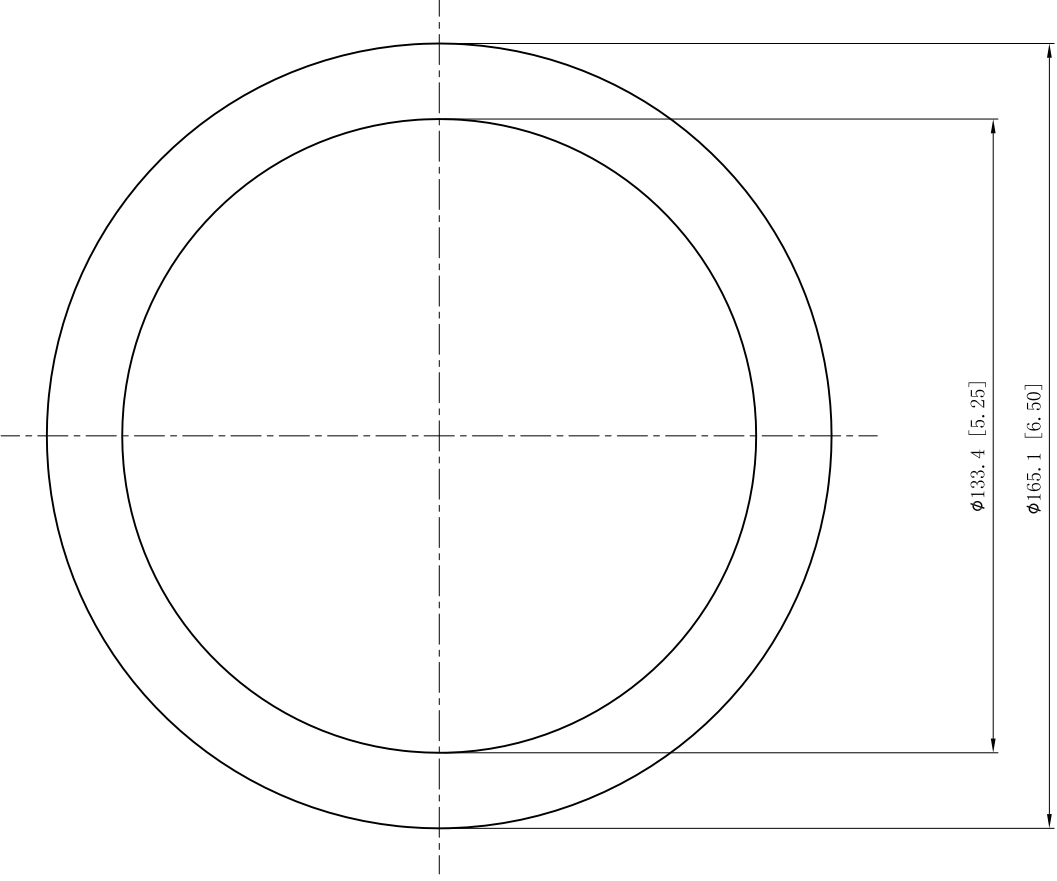

SIDES	BOTTOM
Material: Steel-0.031"-G60 Galvanized,	
Finish: Flat black	

This data sheet is for reference only .GARVIN INDUSTRIES reserves the right to make changes to the design without prior notice.

DESCRIPTION
TRADE REFERENCE TERMS