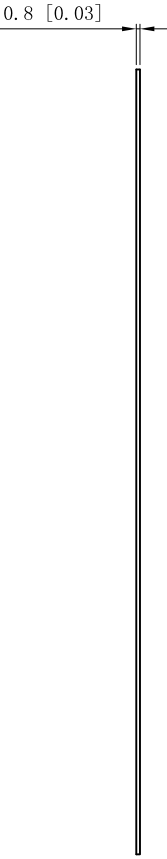

SIDES	BOTTOM
Material: Steel-0.031"-G60 Galvanized,	
Finish: Flat black	

This data sheet is for reference only .GARVIN INDUSTRIES reserves the right to make changes to the design without prior notice.

DESCRIPTION
TRADE REFERENCE TERMS

STANDARD PACKING

GARVIN INDUSTRIES		
TITLE FLOOR BOX COVER GOOF RING STEEL		
SIZE A4	DWG NO. FBCVGRBK	REV
DATA SHEET		