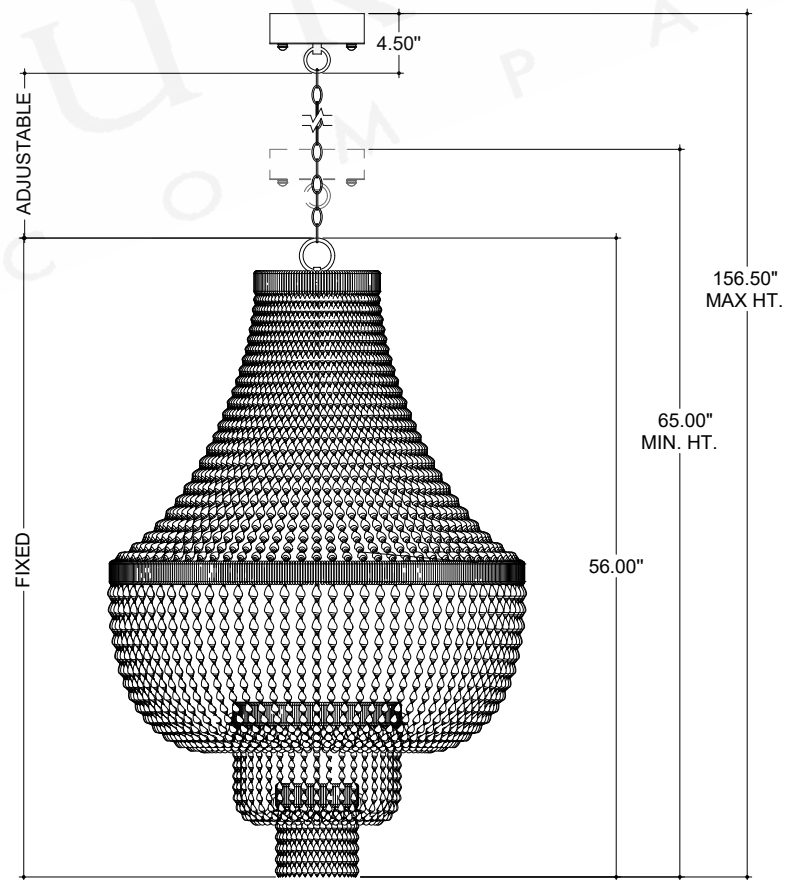

ITEM: 9000-1242

Overall Dimensions

Height: 56"

Diameter: 35.5"

CANOPY DETAIL

TOP VIEW

FRONT VIEW