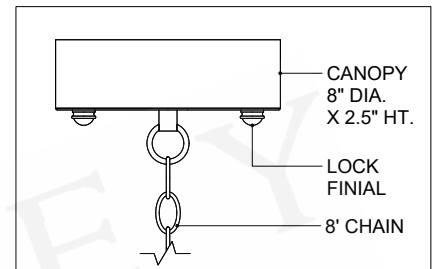

ITEM: 9000-1242

Overall Dimensions

Height: 56"

Diameter: 35.5"

CANOPY DETAIL

TOP VIEW

FRONT VIEW