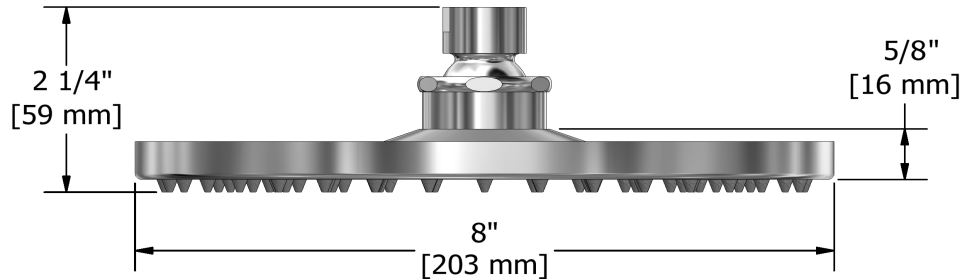

Sizes, models and finishes may differ from those presented.

Warranty

This **Riobel Inc.** product you have purchased carries a Limited Lifetime Warranty on the chrome, PVD finish, blacks and all working parts and is guaranteed from the initial purchase date against all manufacturing defects. All other finishes, including plastic components, are guaranteed for one year. All electric and/or electronic parts are covered by a 5-year limited warranty.

Customer Service

Ontario, West Canada : 888-287-5354 Quebec, Maritimes, United States : 866-473-8442