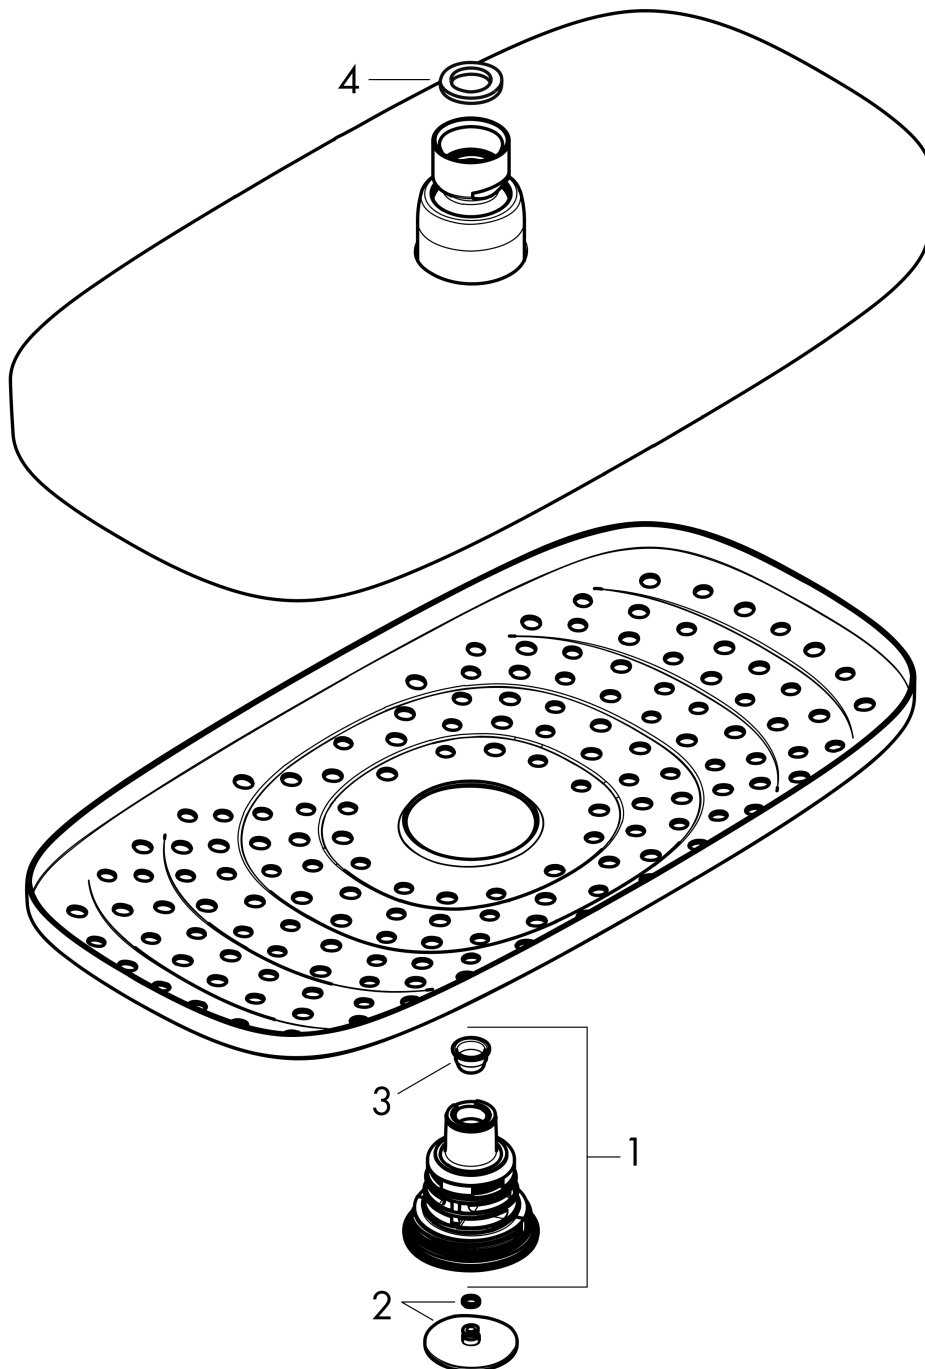

Raindance Select E
Showerhead 300 2-Jet, 2.5 GPM
 Finishes : **chrome** Part no. : **27387001**

Description

Features

- 146 no-clog spray channels
- Spray modes: RainAir, Rain
- Flow: 2.5 GPM (9.5 L/Min)
- Select button for comfortable alternation of spray modes
- Fully-finished matching spray face
- Spray face removable for cleaning

Item details

List Price \$ 700.00

Technology

Compliance

Product image

Scale drawing

Raindance Select E
Showerhead 300 2-Jet, 2.5 GPM
Finishes : **chrome** Part no. : **27387001**

Exploded drawing

Year of production: >01/14

Raindance Select E
Showerhead 300 2-Jet, 2.5 GPM
 Finishes : **chrome** Part no. : **27387001**

Spare parts list

Year of production: >01/14

Pos.	Description	Part no.	Price	PU
1	selector assy	98343001	-	1
2	cover	98344000	-	1
3	filter	97735000	-	1
4	flat seal	97674000	-	1
a	O-ring 3x1	98384000	-	1