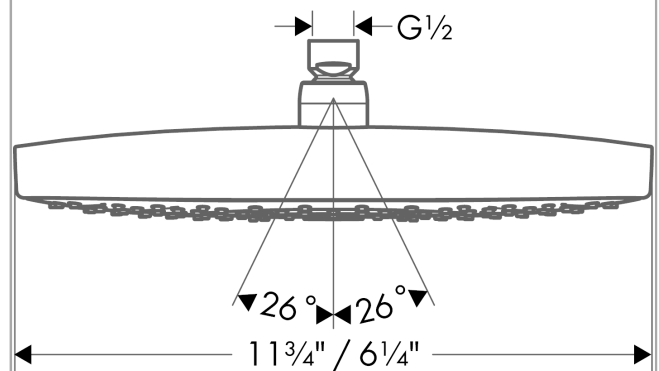

Raindance Select E
Showerhead 300 2-Jet, 2.5 GPM
 Finishes : **chrome** Part no. : **27387001**

Description

Features

- 146 no-clog spray channels
- Spray modes: RainAir, Rain
- Flow: 2.5 GPM (9.5 L/Min)
- Select button for comfortable alternation of spray modes
- Fully-finished matching spray face
- Spray face removable for cleaning

Item details

List Price \$ 700.00

Technology

Compliance

Product image

Scale drawing

Raindance Select E
Showerhead 300 2-Jet, 2.5 GPM
Finishes : **chrome** Part no. : **27387001**

Exploded drawing

Year of production: >01/14

Raindance Select E
Showerhead 300 2-Jet, 2.5 GPM
 Finishes : **chrome** Part no. : **27387001**

Spare parts list

Year of production: >01/14

Pos.	Description	Part no.	Price	PU
1	selector assy	98343001	-	1
2	cover	98344000	-	1
3	filter	97735000	-	1
4	flat seal	97674000	-	1
a	O-ring 3x1	98384000	-	1