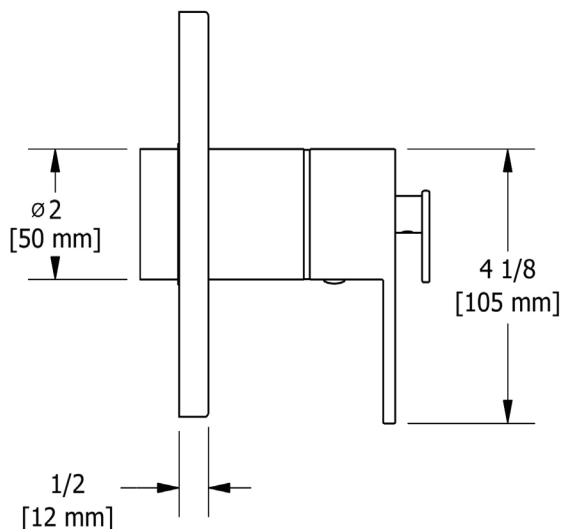

For warranty or additional information, contact:

U.S.A.
houseofrohl.com/support
1-800-777-9762

QUEBEC / MARITIMES / WESTERN CANADA
QUÉBEC / MARITIMES / OUEST CANADIEN
QUEBEC / MARITIMOS / CANADA OCCIDENTAL
houseofrohl.ca/support
1-866-473-8442

ONTARIO
houseofrohl.ca/support
1-800-287-5354