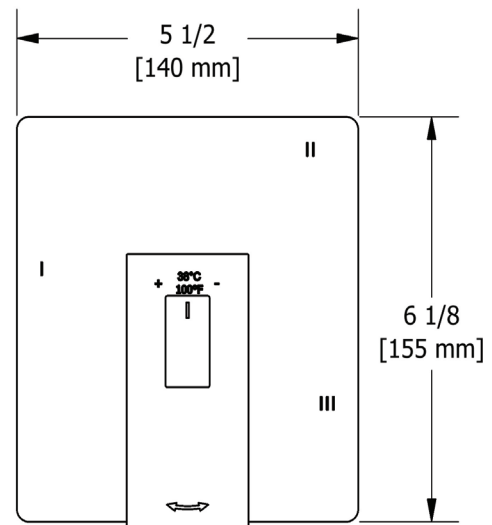

For warranty or additional information, contact:

U.S.A.
houseofrohl.com/support
1-800-777-9762

QUEBEC / MARITIMES / WESTERN CANADA
QUÉBEC / MARITIMES / OUEST CANADIEN
QUEBEC / MARITIMOS / CANADA OCCIDENTAL
houseofrohl.ca/support
1-866-473-8442

ONTARIO
houseofrohl.ca/support
1-800-287-5354