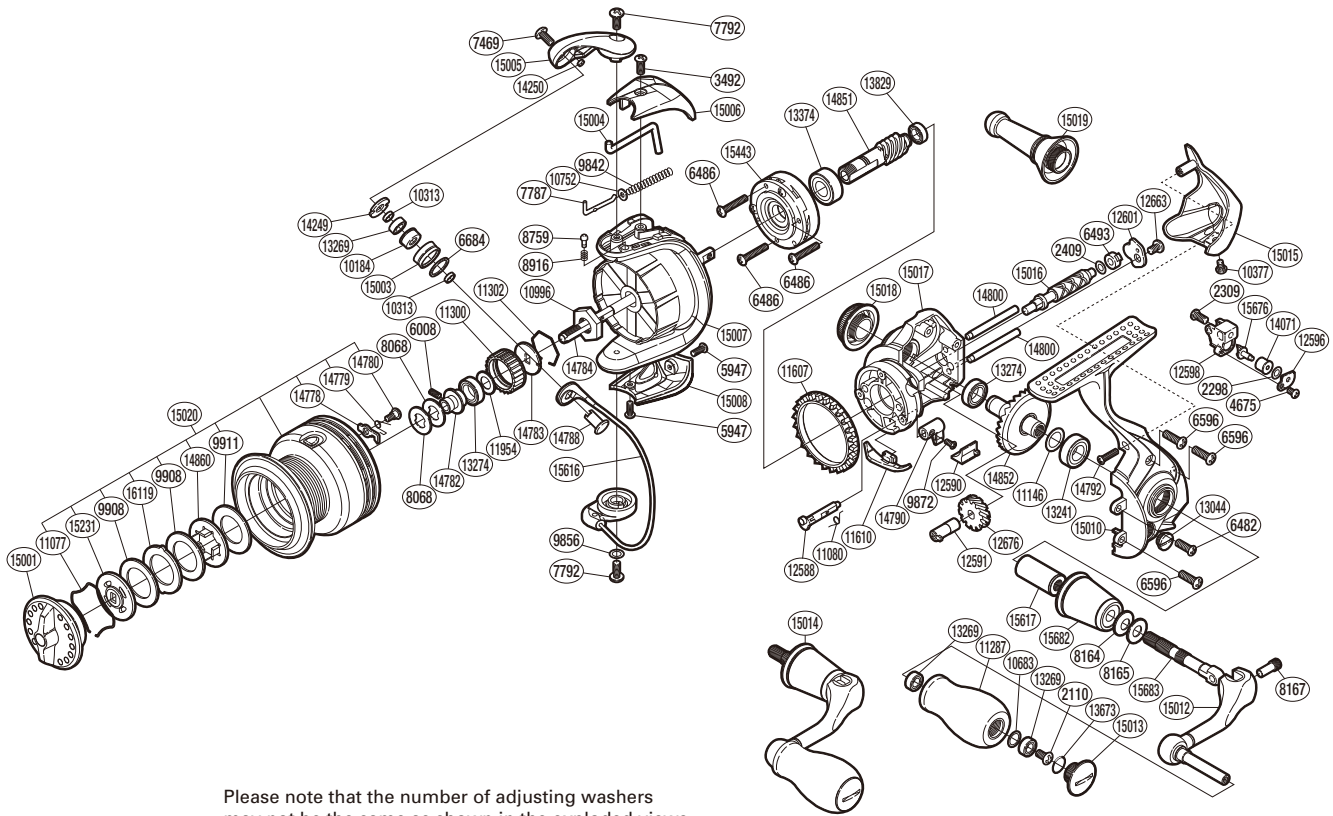

SHIMANO

SUSTAIN SA-RB

SA-3000FG

Please note that the number of adjusting washers may not be the same as shown in the exploded views. (Adjustment will vary with each individual product.)

(51SE573006U)

Part No.	Description	Part No.	Description	Part No.	Description
RD 2110	Screw	RD11077	Drag Washers Retainer	RD14788	Line Roller Support
RD 2298	Spacer	RD11080	Anti-Reverse Cam Spring	RD14790	Anti-Reverse Lever
RD 2309	Screw	RD11146	Washer	RD14792	Screw
RD 2409	Spacer	RD11287	Handle Knob	RD14800	Oscillating Guide
RD 3492	Screw	RD11300	Drag Click Ratchet	RD14851	Pinion Gear
RD 4675	Screw	RD11302	Ratchet Spring	RD14852	Drive Gear
RD 5947	Screw	RD11607	Friction Ring	RD14860	Key Washer
RD 6008	Set Screw	RD11610	Bail Trip Strike	RD15001	Drag Knob
RD 6482	Screw	RD11954	Washer	RD15003	Line Roller
RD 6486	Screw	RD12588	Anti-Reverse Cam	RD15004	Bail Trip Lever
RD 6493	Worm Bushing (rear)	RD12590	Anti-Reverse Lever Cover	RD15005	Bail Arm
RD 6596	Screw	RD12591	Worm Bushing (front)	RD15006	Bail Spring Cover
RD 6684	Line Roller Spacer	RD12596	Oscillating Pawl Cover	RD15007	Rotor
RD 7469	Screw	RD12598	Oscillating Slider	RD15008	Bail Hold Support Guard
RD 7787	Bail Spring Guide A	RD12601	Worm Shaft Retainer	RD15010	Side Cover
RD 7792	Screw	RD12663	Screw	RD15012	Handle Shank Assembly
RD 8068	Spool Washer	RD12676	Idle Gear	RD15013	Handle Knob Seal
RD 8164	Coned Disc Spring	RD13044	Oil Cap	RD15014	Handle Assembly
RD 8165	Large Handle Shank Washer	RD13241	Ball Bearing	RD15015	Rear Protector
RD 8167	Handle Shaft Screw	RD13269	Ball Bearing	RD15016	Worm Shaft
RD 8759	Click Pin	RD13274	Ball Bearing	RD15017	Body
RD 8916	Click Spring	RD13374	Ball Bearing	RD15018	Handle Screw Cap
RD 9842	Bail Spring	RD13673	O Ring	RD15020	Spool Assembly
RD 9856	Washer	RD13829	Ball Bearing	RD15231	Key Washer
RD 9872	Screw	RD14071	Oscillating Slider Bushing	RD15443	Roller Clutch Assembly
RD 9908	Drag Washer	RD14249	Line Roller Plate	RD15616	Bail Assembly
RD 9911	Drag Washer	RD14250	Line Roller Oil Cap	RD15617	Handle Shaft Cover B
RD10184	Line Roller Bushing	RD14778	Drag Click	RD15676	Oscillating Pawl
RD10313	Bearing Spacer	RD14779	Drag Click Spring	RD15682	Handle Shaft Cover A
RD10377	Screw	RD14780	Screw	RD15683	Handle Shaft
RD10683	Washer	RD14782	Bearing Bushing	RD16119	Eared Washer
RD10752	Bail Spring Guide A Support	RD14783	Spool Support		
RD10996	Rotor Nut	RD14784	Main Shaft	RD15019	Reel Stand (accessory)