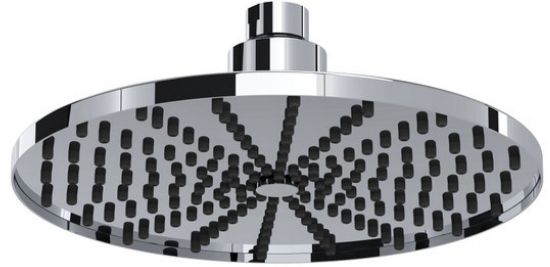

SPECIFICATIONS

DESCRIPTION

- 1 function

FLOW

- 1.8 GPM/6.7 LPM at 60 PSI (WaterSense and CEC compliant)

STANDARDS

- A112.18.1/ CSA B125.1
- CEC

WARRANTY

- Most products or parts carry "Limited Warranties" against manufacturing defects. For US customers please visit houseofrohl.com/support and for Canadian customers please visit houseofrohl.ca/support for complete product and finish warranty.

8" Rain Showerhead

MODEL: U.5235