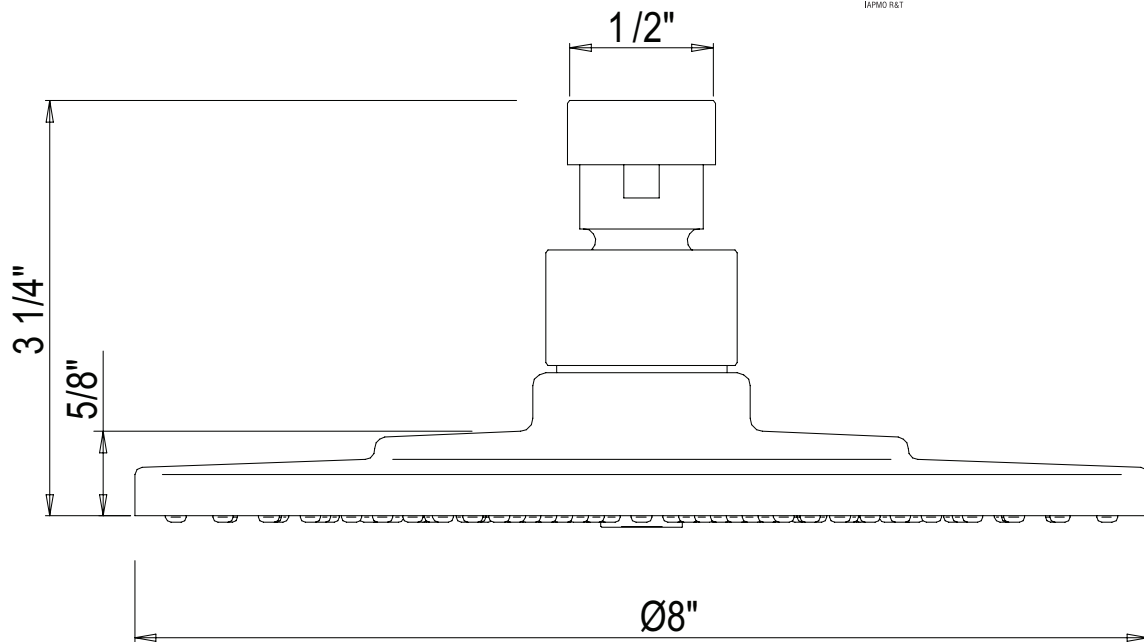

For warranty or additional information, contact:

U.S.A.
houseofrohl.com/support
1-800-777-9762

QUEBEC / MARITIMES / WESTERN CANADA
QUÉBEC / MARITIMES / OUEST CANADIEN
QUEBEC / MARITIMOS / CANADA OCCIDENTAL
houseofrohl.ca/support
1-866-473-8442

ONTARIO
houseofrohl.ca/support
1-800-287-5354