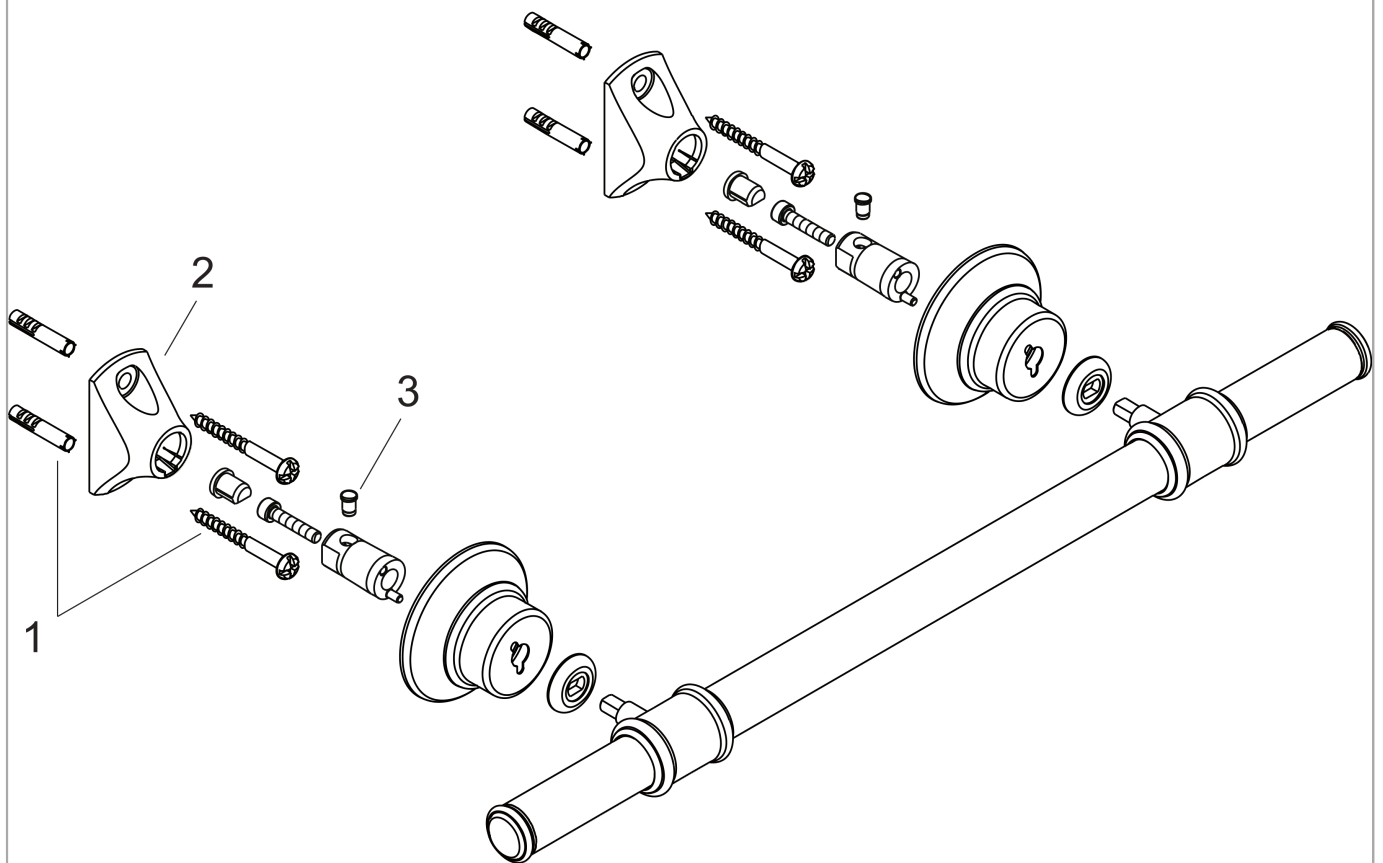

AXOR Montreux Towel Bar 24"

Finishes : **polished nickel** Part no. : **42060830**

Description

Features

- Metal
- Wall-mounted

Product image

Scale drawing

**AXOR Montreux
Towel Bar 24"**

Finishes : **polished nickel** Part no. : **42060830**

Exploded drawing

Year of production: **04/06 - 12/12**

**AXOR Montreux
Towel Bar 24"**

Finishes : **polished nickel** Part no. : **42060830**

Spare parts list

Year of production: **04/06 - 12/12**

Pos.	Description	Part no.	PC	PU
1	mounting set	40915000	0	1
2	support element	96341000	0	1
3	pin	97546000	0	1