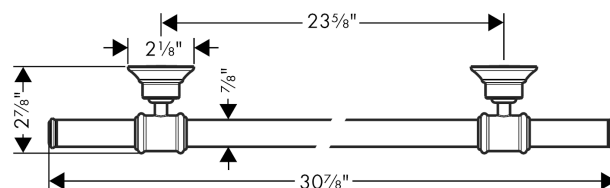

AXOR Montreux Towel Bar 24"

Finishes : **polished nickel** Part no. : **42060830**

Description

Features

- Metal
- Wall-mounted

Product image

Scale drawing

**AXOR Montreux
Towel Bar 24"**

Finishes : **polished nickel** Part no. : **42060830**

Exploded drawing

Year of production: **04/06 - 12/12**

**AXOR Montreux
Towel Bar 24"**

Finishes : **polished nickel** Part no. : **42060830**

Spare parts list

Year of production: **04/06 - 12/12**

Pos.	Description	Part no.	PC	PU
1	mounting set	40915000	0	1
2	support element	96341000	0	1
3	pin	97546000	0	1