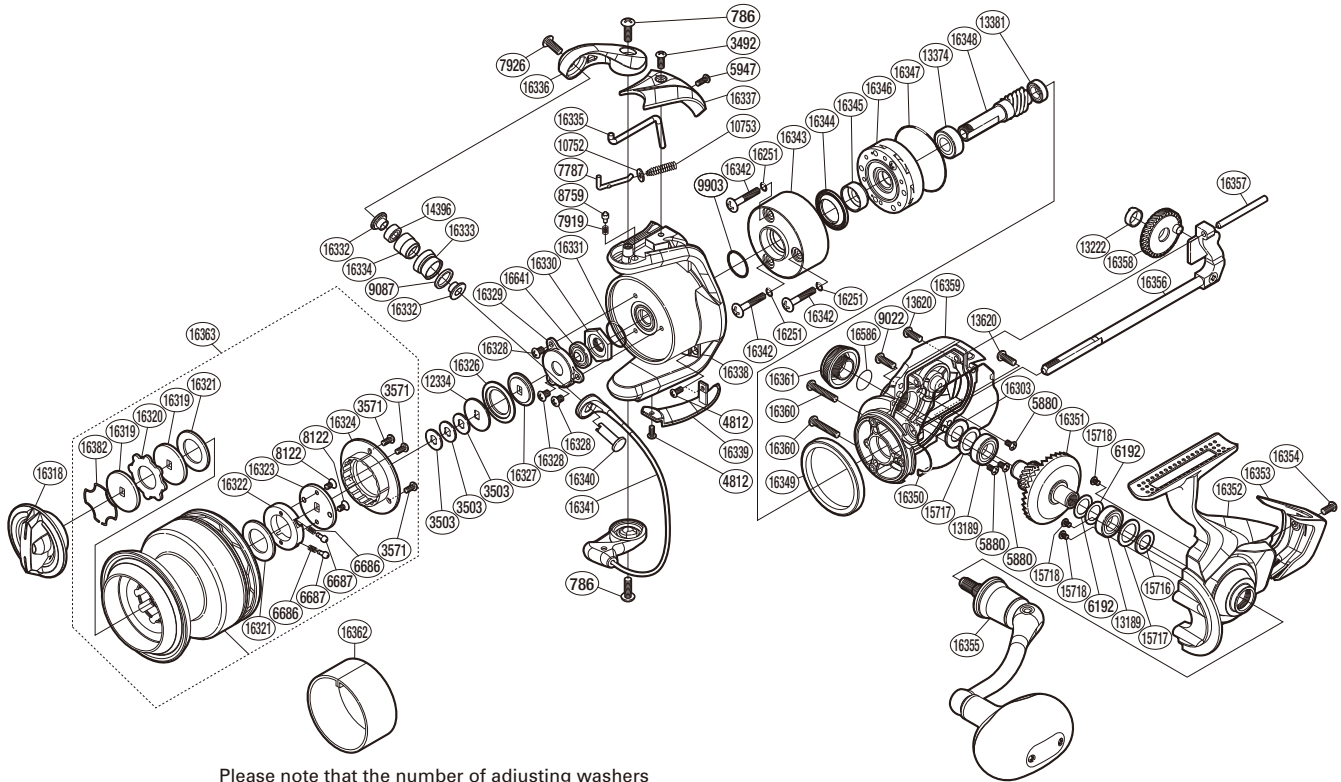

SHIMANO

Saragosa SA-RB

SRG-6000SW

Please note that the number of adjusting washers may not be the same as shown in the exploded views. (Adjustment will vary with each individual product.)

(51SE776001U)

Part No.	Description	Part No.	Description	Part No.	Description
RD 0786	Screw	RD15716	Bearing Water Proof	RD16341	Bail Assembly
RD 3492	Screw	RD15717	Washer	RD16342	Screw
RD 3503	Spool Washer	RD15718	Screw	RD16343	Roller Clutch Water Proof Cover
RD 3571	Screw	RD16251	O Ring	RD16344	Roller Clutch Water Proof
RD 4812	Screw	RD16303	Bearing Water Proof	RD16345	Rotor Ring
RD 5880	Screw	RD16318	Drag Knob	RD16346	Roller Clutch Assembly
RD 5947	Screw	RD16319	Key Washer	RD16347	Roller Clutch Cover Seal
RD 6192	Washer	RD16320	Eared Washer	RD16348	Pinion Gear
RD 6686	Click Spring	RD16321	Drag Washer	RD16349	Friction Ring
RD 6687	Click Pin	RD16322	Drag Click Holder	RD16350	Body Seal
RD 7787	Bail Spring Guide A	RD16323	Drag Click Holder Cover	RD16351	Drive Gear
RD 7919	Click Spring	RD16324	Drag Cover	RD16352	Side Cover
RD 7926	Screw	RD16326	Spool Support Seal	RD16353	Rear Protector
RD 8122	Screw	RD16327	Spool Support	RD16354	Screw
RD 8759	Click Pin	RD16328	Screw	RD16355	Handle Assembly
RD 9022	Screw	RD16329	Nut Lock Plate	RD16356	Main Shaft Assembly
RD 9087	Line Roller Spacer	RD16330	Rotor Nut	RD16357	Oscillating Guide
RD 9903	O Ring	RD16331	O Ring	RD16358	Oscillating Gear
RD10752	Spring Guide A Support	RD16332	Line Roller Washer	RD16359	Body
RD10753	Bail Spring	RD16333	Line Roller	RD16360	Screw
RD12334	Spool Support B	RD16334	Line Roller Bushing	RD16361	Handle Screw Cap
RD13189	Ball Bearing	RD16335	Bail Trip Lever	RD16363	Spool Assembly
RD13222	Oscillating Gear Bushing	RD16336	Bail Arm	RD16382	Drag Washers Retainer
RD13374	Ball Bearing	RD16337	Bail Spring Cover	RD16586	O Ring
RD13381	Ball Bearing	RD16338	Rotor	RD16641	Bearing Water Proof
RD13620	Screw	RD16339	Bail Hold Support Guard		
RD14396	Ball Bearing	RD16340	Line Roller Support	RD16362	Line Band (accessory)

(151125)