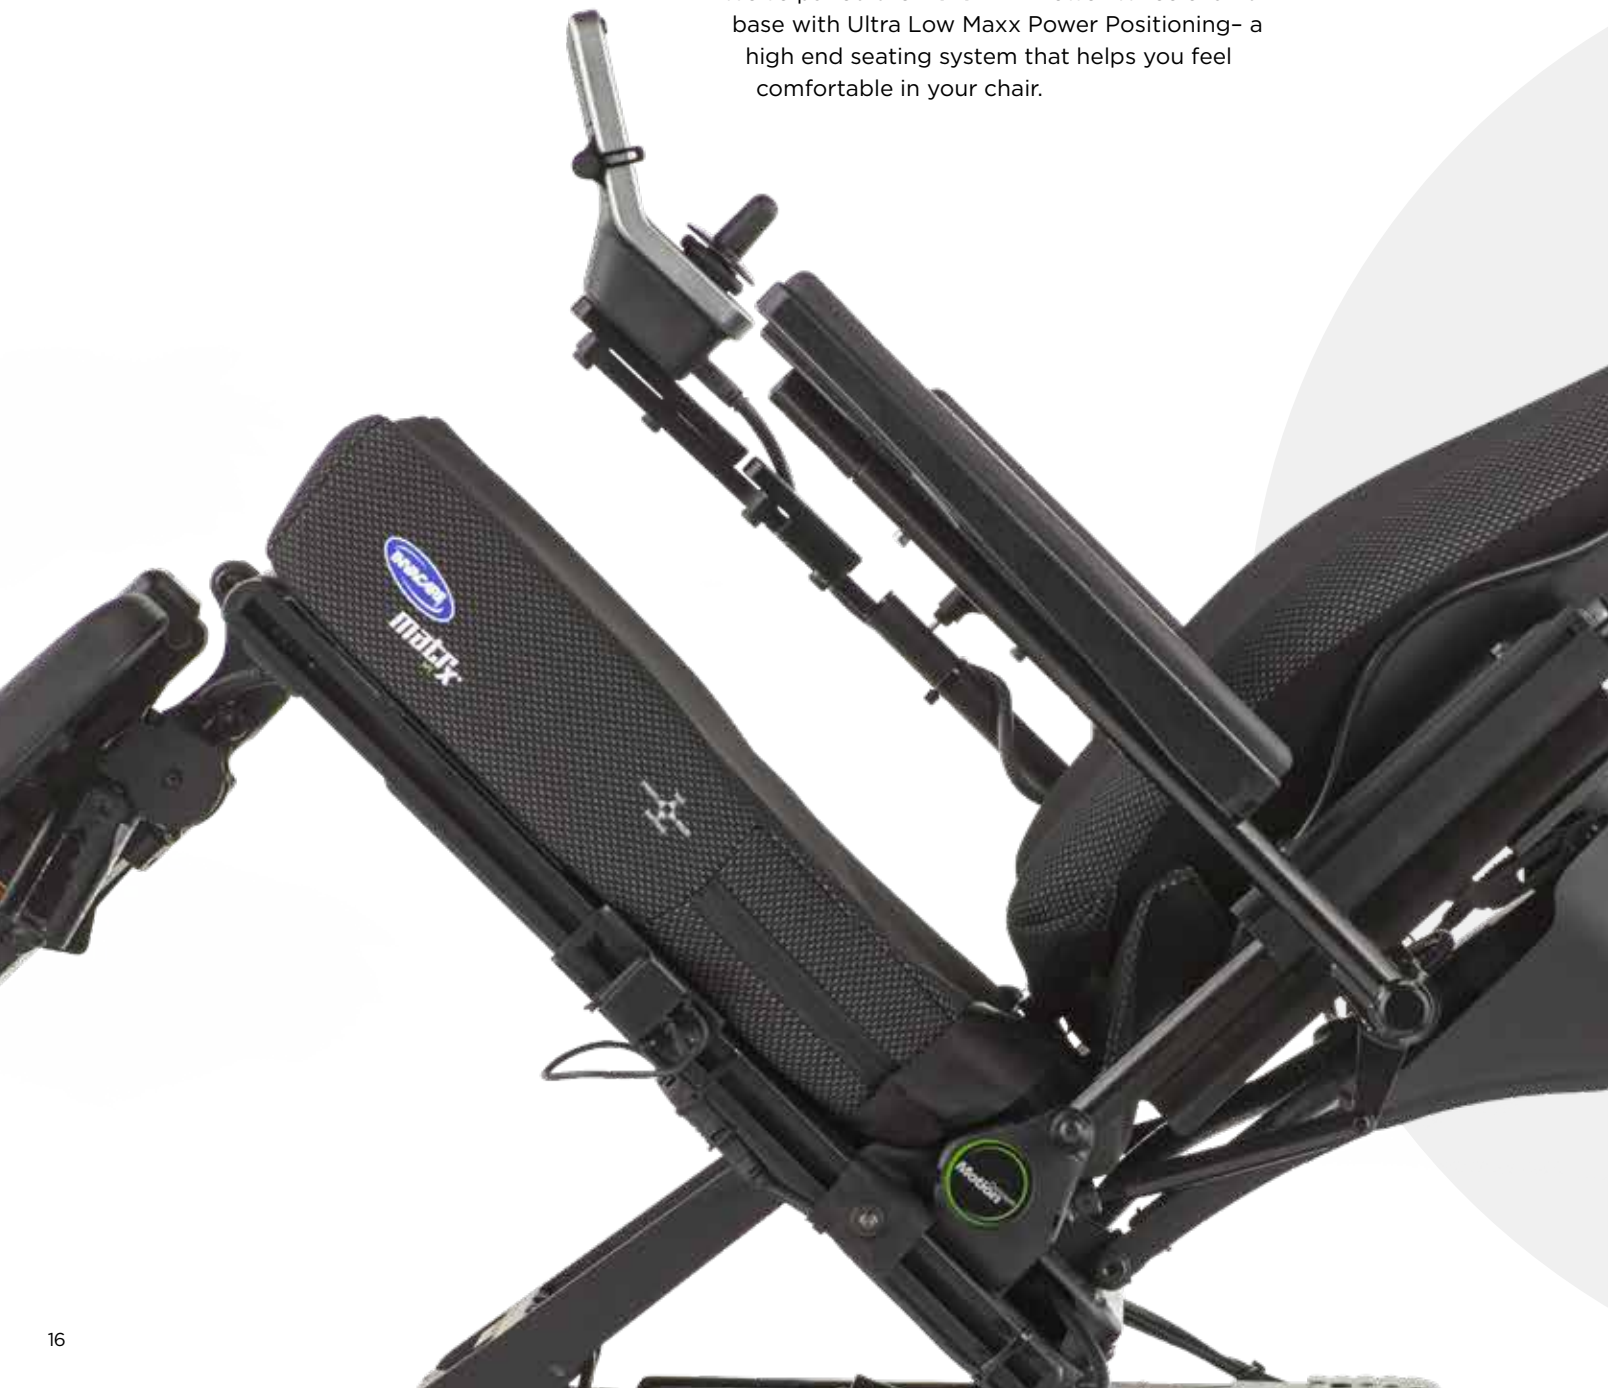

# Stability even on uneven surfaces

Because all four wheels are designed to always stay in contact with the ground, you'll enjoy a smooth, comfortable ride. And thanks to an advanced suspension system, obstacles aren't an obstacle for the **AVIVA FX** Power Wheelchair.

## > Speed it up

If you feel the need for speed, the **AVIVA FX** Power Wheelchair is available with an optional high speed 7.5 mph motor.

Express yourself

# Light up the night

See what you need to when you're out at night thanks to powerful optional LED lights, signals and tail lights. Because your day doesn't end when the sun goes down.

The seating system

# Ultra Low Maxx

We've paired the **AVIVA FX** Power Wheelchair's base with Ultra Low Maxx Power Positioning- a high end seating system that helps you feel comfortable in your chair.