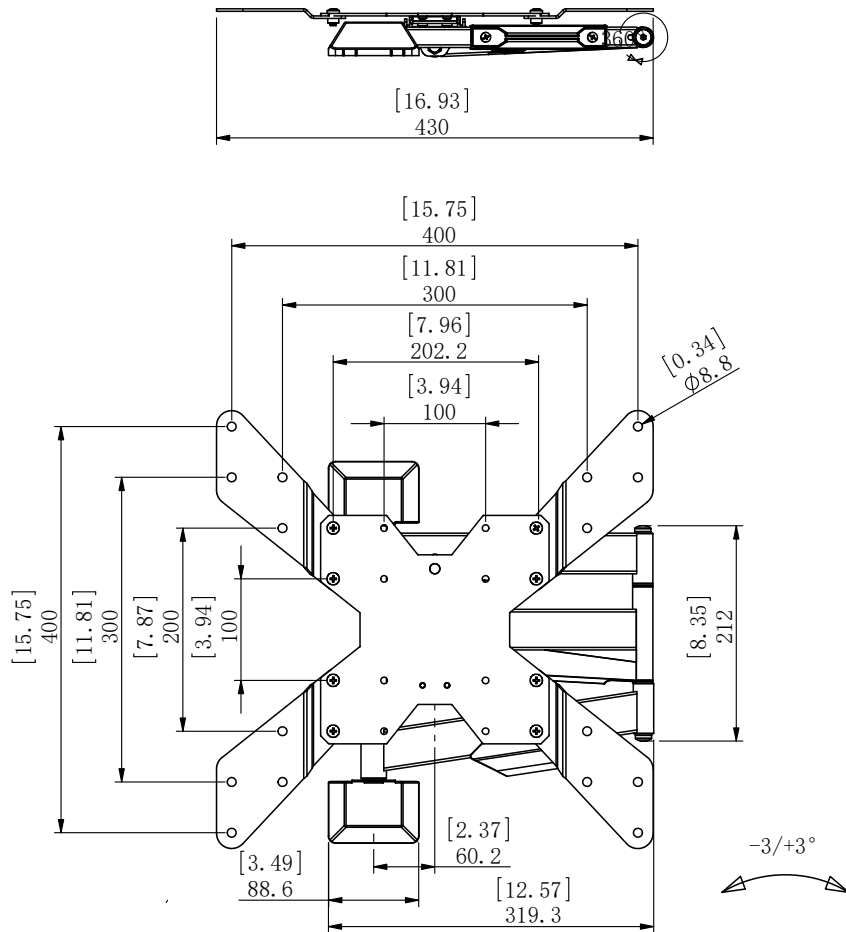

# ARM2346HD

WWW.MSTRBRAND.COM

NOTES: UNLESS OTHERWISE SPECIFIED

1. VESA STANDARD COMPATIBILITY: 100X100 ~ 400X400
2. MAXIMUM VESA MOUNTING CONFIGURATION: 400X400
3. SCREEN SIZE COMPATIBILITY: MOST 23-46" SCREENS
4. MAXIMUM WEIGHT CAPACITY: 70LBS (36.3KG)
5. PRODUCT COLOR: BLACK
6. VIEWING ANGLE INCREMENTS:  $-3^\circ \sim +10^\circ$