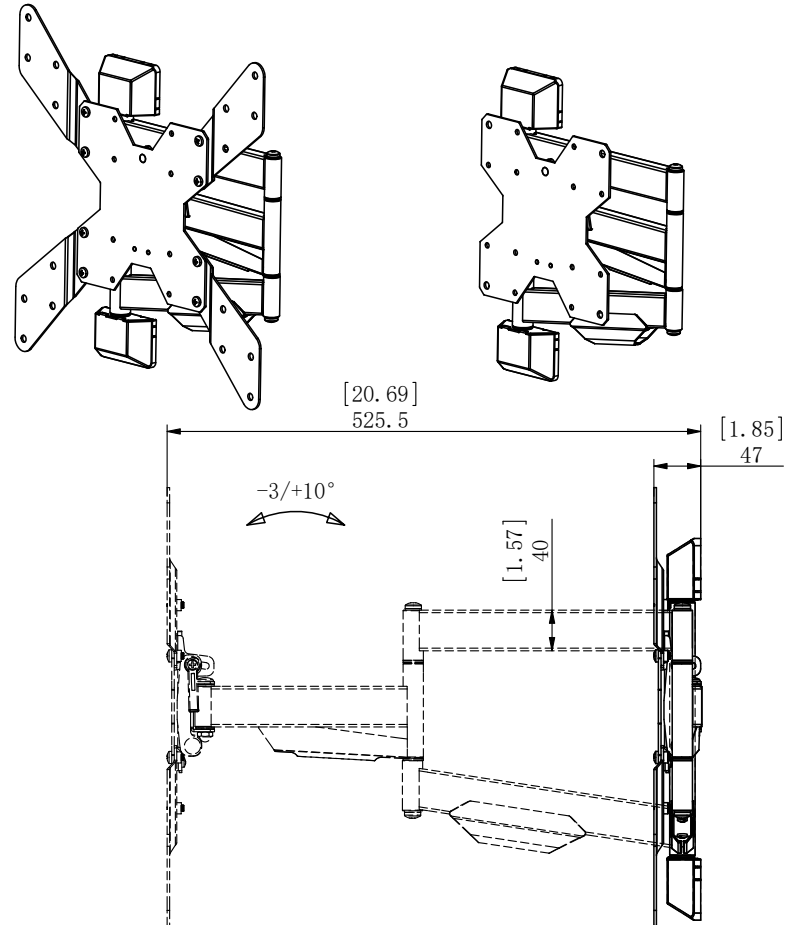

# ARM2346HD

WWW.MSTRBRAND.COM

NOTES: UNLESS OTHERWISE SPECIFIED

1. VESA STANDARD COMPATIBILITY: 100X100 ~ 400X400
2. MAXIMUM VESA MOUNTING CONFIGURATION: 400X400
3. SCREEN SIZE COMPATIBILITY: MOST 23-46" SCREENS
4. MAXIMUM WEIGHT CAPACITY: 70LBS (36.3KG)
5. PRODUCT COLOR: BLACK
6. VIEWING ANGLE INCREMENTS:  $-3^\circ \sim +10^\circ$