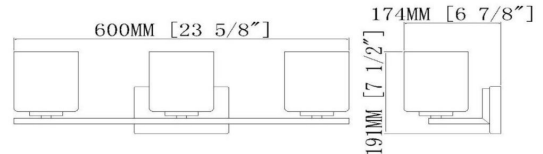

**Karsen 3-Light Vanity Light**  
Polished Chrome

**SPECIFICATIONS**

<b>MOUNTING:</b>	Wall Mount	<b>LED BRIGHTNESS (LUMENS):</b>	N/A
<b>SLOPED CEILING ADAPTABLE:</b>	No	<b>LED COLOR CORRELATED TEMPERATURE (CCT):</b>	N/A
<b>LAMP TYPE 1:</b>	3 lamps 60W Incandescent	<b>LED COLOR RENDERING INDEX (CRI):</b>	N/A
<b>BULB INCLUDED:</b>	No	<b>LED EFFICACY:</b>	N/A
<b>WATTS PER BULB:</b>	60W	<b>LED AVERAGE RATED LIFE:</b>	N/A
<b>TOTAL WATTAGE:</b>	180W	<b>ENERGY EFFICIENT:</b>	No
<b>DIMMABLE:</b>	Yes	<b>LIGHTING AMPS:</b>	N/A
<b>MATERIAL CONSTRUCTION:</b>	Steel	<b>VOLTAGE:</b>	120V
<b>ASSEMBLED DIMENSIONS:</b>	7.5" H x 23.63" L x 6.88" D		
<b>WEIGHT:</b>	6.82 lbs.		
<b>BACKPLATE DIMENSIONS:</b>	4.5" H x 6.7" W		
<b>CANOPY/PLATE DIMENSIONS:</b>	N/A		
<b>GLASS/SHADE DIMENSIONS:</b>	5.5" H x 4.5" L x 4.5" D		
<b>GLASS/SHADE MATERIAL:</b>	Glass		
<b>GLASS/SHADE TYPE:</b>	Frosted		
<b>GLASS/SHADE COLOR:</b>	White		