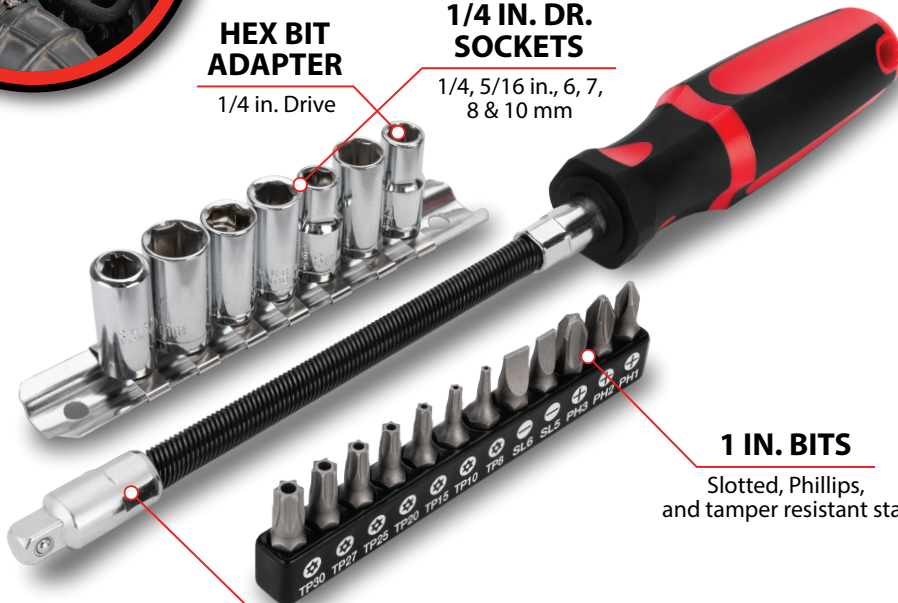

20 PC. MULTI-PURPOSE FLEXIBLE DRIVER SET

HEX BIT ADAPTER

1/4 in. Drive

1/4 IN. DR. SOCKETS

1/4, 5/16 in., 6, 7, 8 & 10 mm

1 IN. BITS

Slotted, Phillips, and tamper resistant star

FLEXIBLE SHAFT

To reach areas not accessible to normal screwdrivers

Item #	Inner	Master	UPC	Packaging
W1744	12	48	039564154058	Hanging Card

Flexible screwdriver set offers a wide range of sizes for many applications at home or in the garage

Flexible shaft allows user to reach areas not accessible to normal screwdrivers

Set includes 12 power bits: Phillips #1, #2, #3, Slotted 7/32 in., 1/4 in., Tamper resistant Star TR8, TR10, TR15, TR20, TR25, TR27, TR30

Set includes 6 sockets: 1/4 in., 5/16 in., 6 mm, 7 mm, 8 mm, and 10 mm
Sockets made from high quality chrome vanadium steel

Bits made from high quality S2 steel
1/4 in. Drive power bit adapter