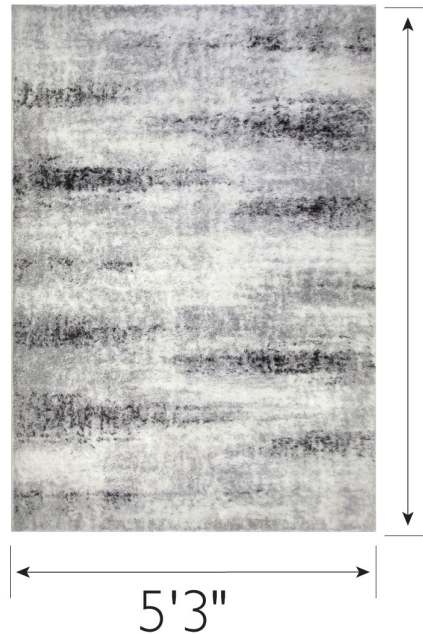

Zielle Soft Shag Area Rug 5'3" x 7'7"

Gray/Black

7'7"

5'3"

1.18" Thick

SPECIFICATIONS

MATERIAL:	Polypropylene	CONSTRUCTION:	Machine Made
BACKING MATERIAL:	Cotton	CONSTRUCTION TECHNIQUE:	Power Loom
INDOOR/OUTDOOR:	Indoor Use Only	REMOVABLE BACKING:	No
SHAPE:	Rectangle	NON-SLIP BACKING:	No
COLOR:	Gray/Black	WATER RESISTANT:	No
ASSEMBLED DIMENSIONS:	1.18" H x 5'3" W x 7'7" L	SAFE FOR HEATED FLOORS:	No
ASSEMBLED WEIGHT:	12.35 lbs.	FLAME RETARDANT:	No
PILE HEIGHT:	1.18"	ANTI-MICROBIAL:	No
PILE HEIGHT VARIATION:	No		
RUG FRINGE OR TASSLE:	No		
MACHINE WASHABLE:	No		
RUG PAD RECOMMENDED:	Yes		