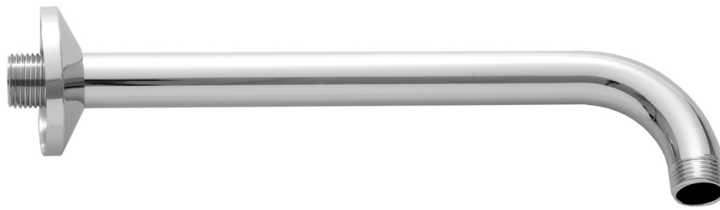

30" 90° Showerarm with Escutcheon

Model #: 8048-

FEATURES:

- Brass 90° showerarm with escutcheon
- 1/2" Male x 30" Male IPS
- 2 3/4" short drop on 90° bend
- Ideal for rainheads
- For ceiling support, see 4012, 4018, 4024, 4030, 4036, or custom lengths
- Other escutcheons and custom lengths available. Contact JACLO

AVAILABLE FINISHES:

Polished Chrome (PCH)	Satin Chrome (SC)	Bronze Umber (BU)
Satin Nickel (SN)	Pewter (PEW)	Caramel Bronze (CB)
Polished Nickel (PN)	Antique Brass (AB)	Antique Copper (ACU)
Oil-Rubbed Bronze (ORB)	Polished Brass (PB)	Polished Copper (PCU)
Vintage Bronze (VB)	Satin Brass (SB)	Matte Black (MBK)
Satin Gold (SG)	Polished Gold (PG)	Black Nickel (BKN)
White (WH)	Unlacquered Brass (ULB)	Satin Cooper (SCU)
Almond (ALD)	Amber (AMB)	Azure Blue (AZB)
Coral (COR)	Mint Green (GRN)	Stone Grey (GRY)
Lilac (LAC)	Light Blue (LBL)	Limon (LIM)
Plum (PLM)	Pink (PNK)	Red (RED)
Graphite (GPH)	Aged Urban Brass (AUB)	