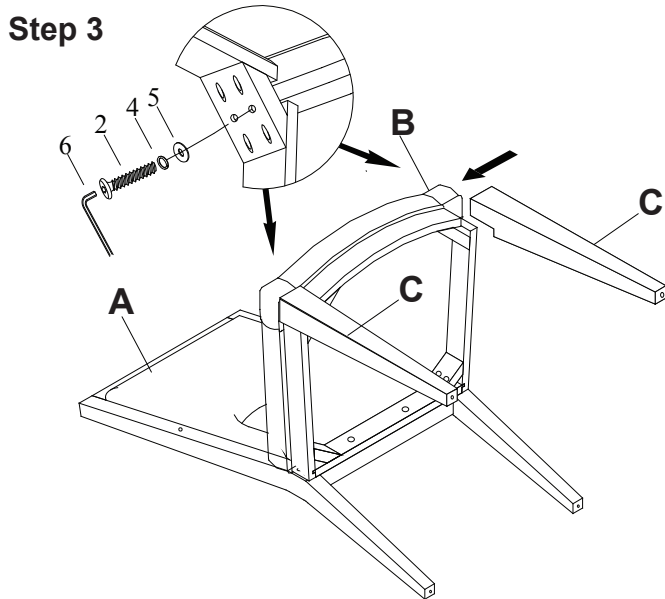

A.R.T. FURNITURE ASSEMBLY INSTRUCTIONS

Uph. Side Chair
285206-2354

Thank you for purchasing this quality product from A.R.T. Furniture. Be sure to check all packing material for parts which may have come loose inside the carton during shipment. Identify and count all parts and compare with the parts list below.

Note: Some furniture is heavy, it is recommended that two people assembly this item to avoid injury or damage.

No.	Hardware List		Qt.
1		$\frac{5}{16}$ " x 3" Bolt	4
2		$\frac{5}{16}$ " x 2 $\frac{1}{2}$ " Bolt	4
3		$\frac{5}{16}$ " x 1 $\frac{3}{4}$ " Bolt	2
4		$\frac{5}{16}$ " Lock Washer	10
5		$\frac{5}{16}$ " Flat Washer	10
6		5mm Allen key	1

No.	Parts List		Qt.
A		Chair back	1
B		Seat frame	1
C		Front Legs	2