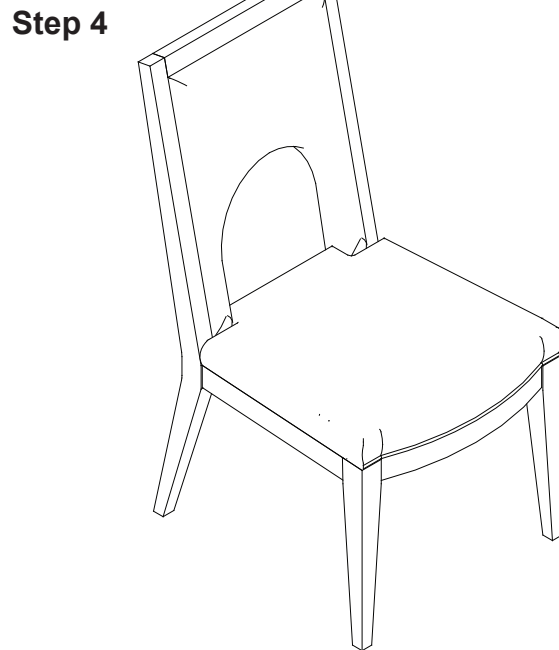

A.R.T. FURNITURE ASSEMBLY INSTRUCTIONS

Uph. Side Chair
285206-2354

Thank you for purchasing this quality product from A.R.T. Furniture. Be sure to check all packing material for parts which may have come loose inside the carton during shipment. Identify and count all parts and compare with the parts list below.

Note: Some furniture is heavy, it is recommended that two people assembly this item to avoid injury or damage.

No.	Hardware List		Qt.
1		$\frac{5}{16}$ " x 3" Bolt	4
2		$\frac{5}{16}$ " x 2 $\frac{1}{2}$ " Bolt	4
3		$\frac{5}{16}$ " x 1 $\frac{3}{4}$ " Bolt	2
4		$\frac{5}{16}$ " Lock Washer	10
5		$\frac{5}{16}$ " Flat Washer	10
6		5mm Allen key	1

No.	Parts List		Qt.
A		Chair back	1
B		Seat frame	1
C		Front Legs	2