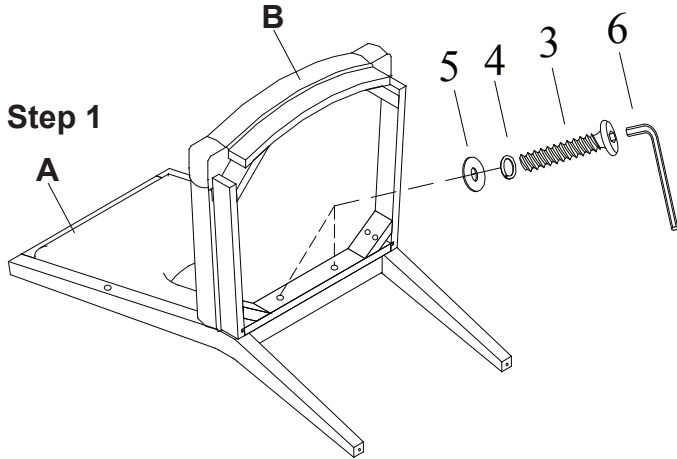

A.R.T. FURNITURE ASSEMBLY INSTRUCTIONS

Uph. Side Chair
285206-2354

Thank you for purchasing this quality product from A.R.T. Furniture. Be sure to check all packing material for parts which may have come loose inside the carton during shipment. Identify and count all parts and compare with the parts list below.

Note: Some furniture is heavy, it is recommended that two people assembly this item to avoid injury or damage.

No.	Hardware List		Qt.
1		$\frac{5}{16}$ " x 3" Bolt	4
2		$\frac{5}{16}$ " x 2 $\frac{1}{2}$ " Bolt	4
3		$\frac{5}{16}$ " x 1 $\frac{3}{4}$ " Bolt	2
4		$\frac{5}{16}$ " Lock Washer	10
5		$\frac{5}{16}$ " Flat Washer	10
6		5mm Allen key	1

No.	Parts List		Qt.
A		Chair back	1
B		Seat frame	1
C		Front Legs	2