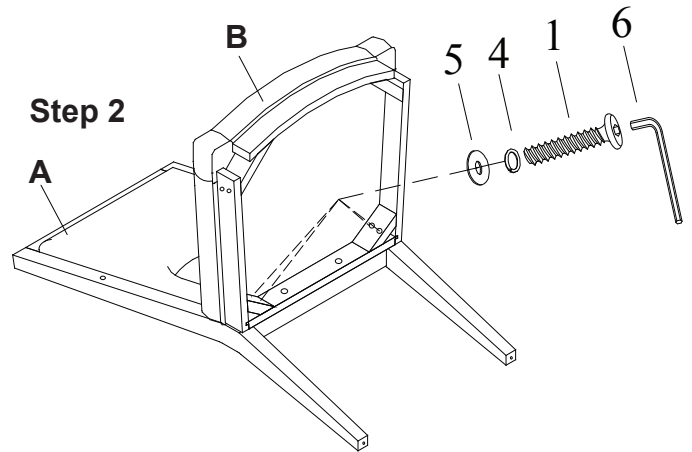

A.R.T. FURNITURE ASSEMBLY INSTRUCTIONS

Uph. Side Chair
285206-2354

Thank you for purchasing this quality product from A.R.T. Furniture. Be sure to check all packing material for parts which may have come loose inside the carton during shipment. Identify and count all parts and compare with the parts list below.

Note: Some furniture is heavy, it is recommended that two people assembly this item to avoid injury or damage.

No.	Hardware List		Qt.
1		$\frac{5}{16}$ " x 3" Bolt	4
2		$\frac{5}{16}$ " x 2 $\frac{1}{2}$ " Bolt	4
3		$\frac{5}{16}$ " x 1 $\frac{3}{4}$ " Bolt	2
4		$\frac{5}{16}$ " Lock Washer	10
5		$\frac{5}{16}$ " Flat Washer	10
6		5mm Allen key	1

No.	Parts List		Qt.
A		Chair back	1
B		Seat frame	1
C		Front Legs	2