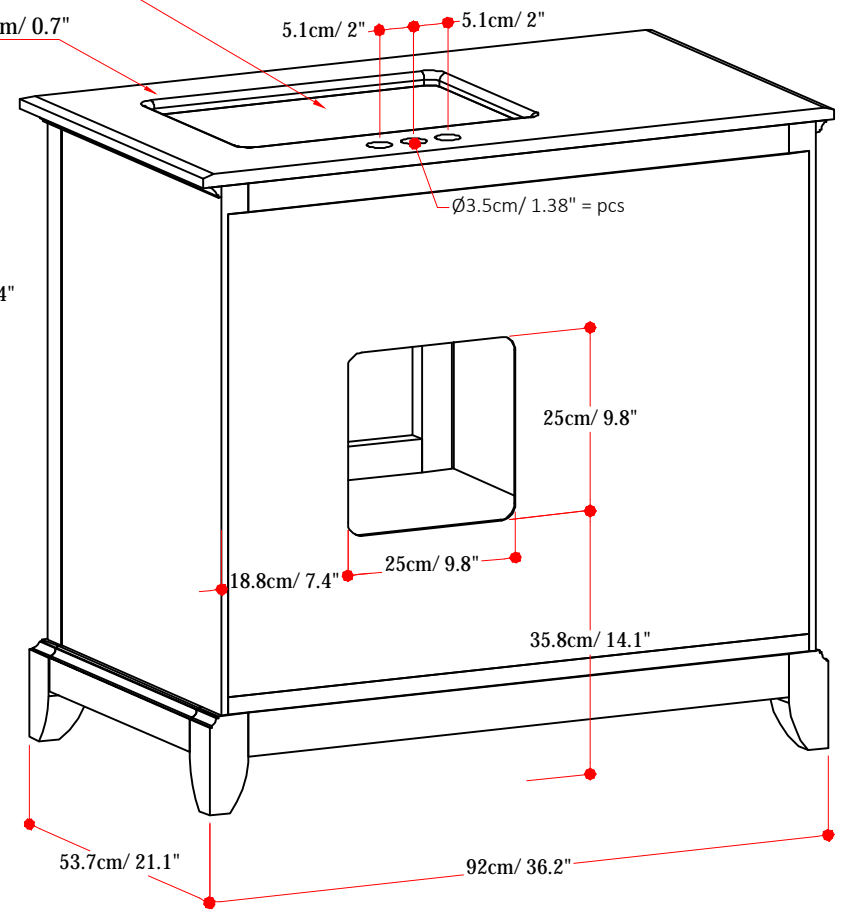

Sink Dim.
W43.2cm/ 17" x D20cm/ 7.9"
= 1pc

Top thickness = 1.8cm/ 0.7"

Space Behind Doors:
W53.5cm/ 21.6" x D49.3cm/ 19.4"
x H50cm/ 19.7" = 1pc

Inner Drawer Dimensions:
W47.3cm/ 18.6" x D33cm/ 13"
x H6.5cm/ 2.6" = 1pc

Net Weight: 154.3 (lbs)