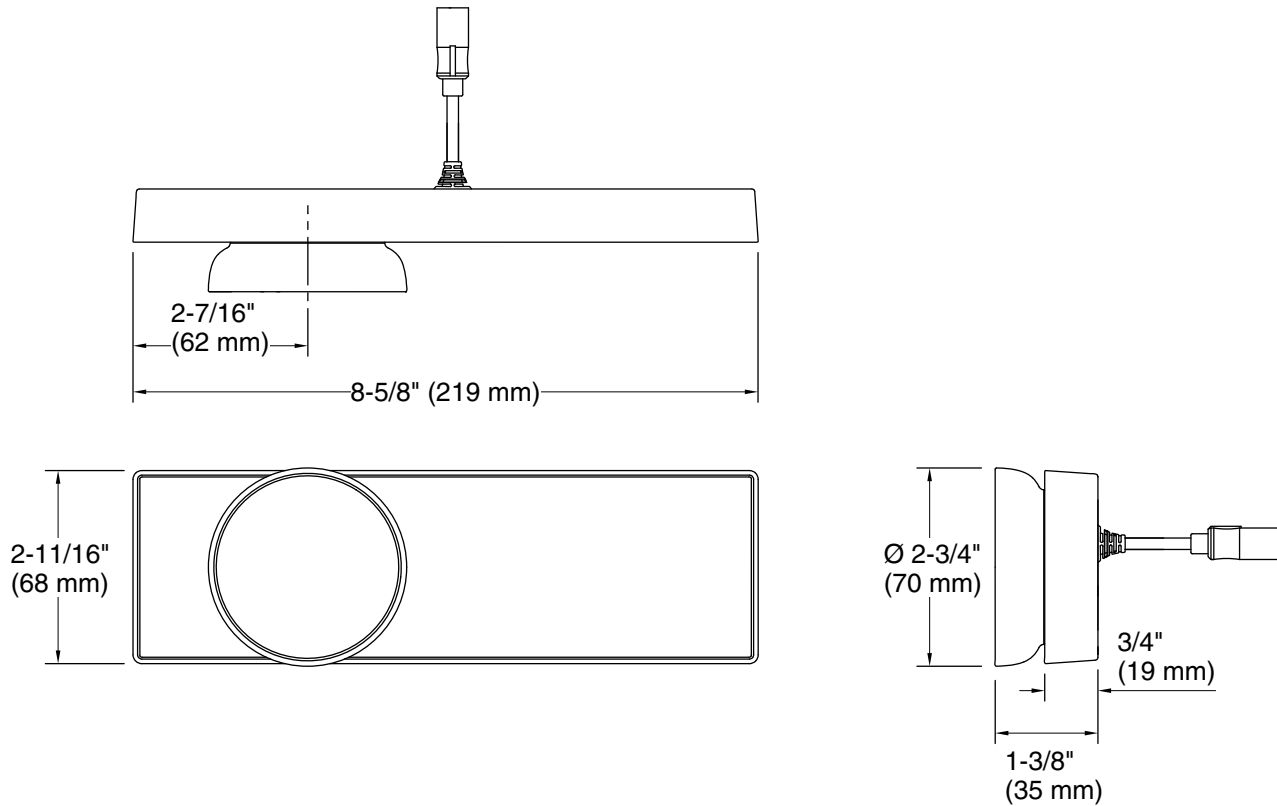

Technical Information

All product dimensions are nominal.

Drain included: No

Handshower:

Rated maximum flow: 0 gal/min (0 l/min)

Cable length: Data, 32 ft (9.8 m)

Max. Ambient temp: 120°F (48.9°C)

Notes