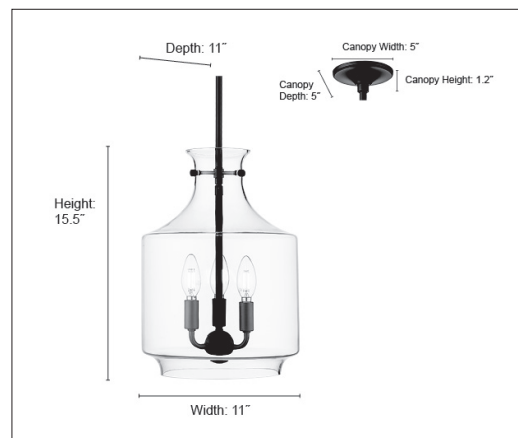

22803

MAHANNAH THREE LIGHT PENDANT

FINISH

BN - Brushed Nickel
MB - Matte Black
MG - Modern Gold

DIMENSIONS

Width 11"
Height 15.5"
Depth 11"
Canopy Width 5"
Canopy Height 1.2"
Canopy Depth 5"
Stems Included (1 ea.) 6", 12" & 18"
Wire 144"
Weight 6.6 lbs

MATERIAL

Steel

GLASS

Clear

LAMPING

Bulbs 3-Candle
Bulb Base Candelabra (E12)
Watts per Bulb 40W
Voltage 120V
Total Wattage 120W
Bulbs Included No

CERTIFICATION

ETL Listed Dry Location

ITEM NUMBER

SKUs 22803 BN
22803 MB
22803 MG

22803 BN

22803 MB

22803 MG

Millennium Lighting
105 Declaration Drive
McDonough, GA 30253
www.millenniumlighting.com