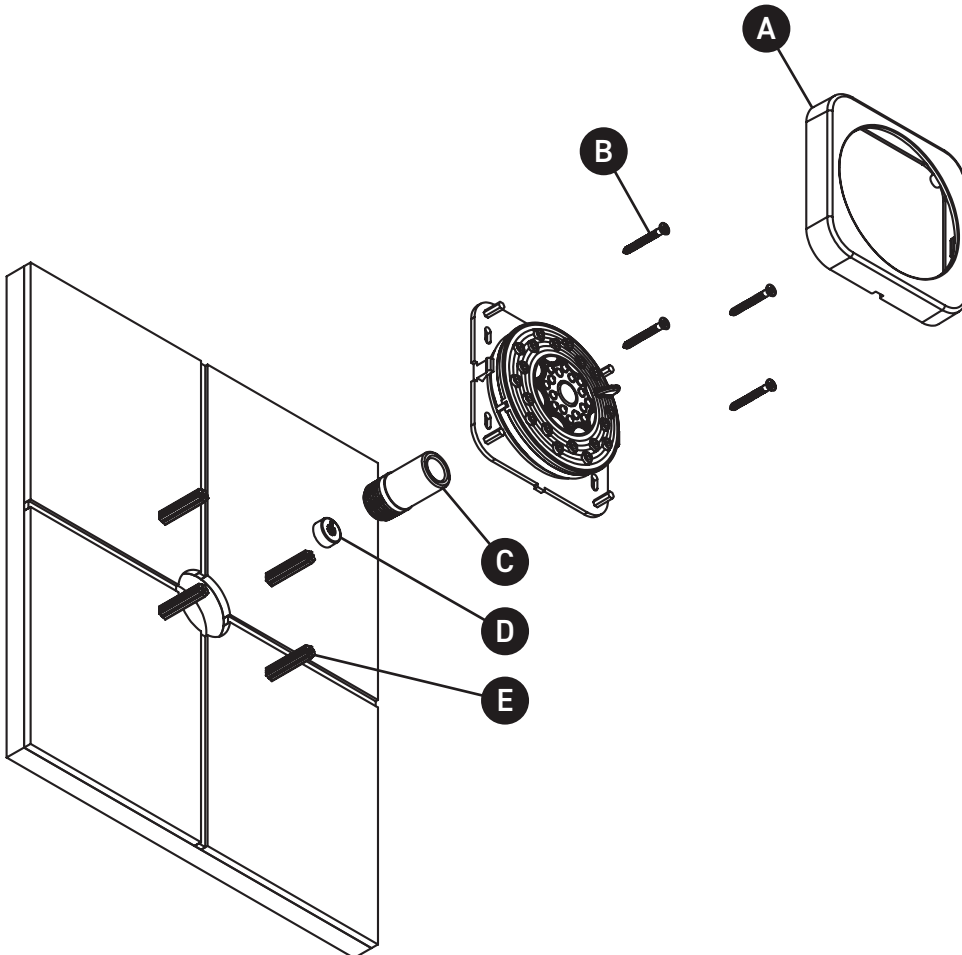

ORDER BY PART NUMBER

ILLUSTRATED PARTS

371

2-Function Body Spray

ID	Kit Number	Finish
A*	024-271	See below
B	392-112 (4x)	N/A
C	7324	N/A
D	6512	N/A
E	390-463 (4x)	N/A

*Finish Determined by Suffix	
Finish	Description
C	Chrome
PN	Polished Nickel