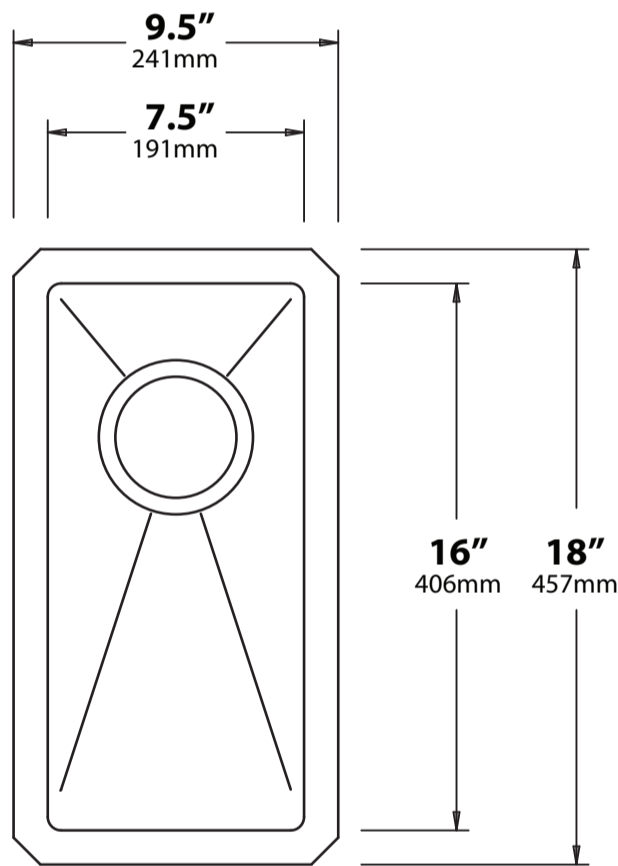

Dotted line size: 190.5\*406.5mm

## Model No. KHU101-10

Pro Hotline: 516.801.8955

Customer Service: 800.775.0703

Please cut along inner solid line for negative reveal 1/8" →

Please tear perforated edge for zero / flushed reveal →

Please use outer edge for positive reveal 3/8" →

**NOTE:** Cutout template is provided as a guide **ONLY** and must be checked against actual sink to verify correct fit.