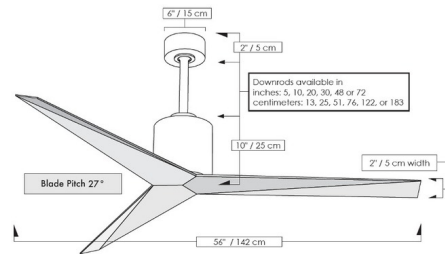

Description

The Atlas Fan Eliza Ceiling Fan is a wet location fan featuring a unique blade shape designed to maximize air movement at the outer edge of the blade, resulting in more efficient air velocity rings, less blade drag, and greater motor optimization. DC motor constructed of cast aluminum and heavy stamped steel. 56 inch blade span and 27 degree blade pitch. Includes a vaulted ceiling canopy for up to 30 degrees, 10 inch downrod, 6-speed RF remote control with reverse function in Black, and a 6-speed wireless Decora-style wall control in White. ETL listed. Lifetime limited warranty.

Shown in gloss white / glossy white

Specifications

BLADE COLOR	Glossy White
BODY FINISH	Gloss White
WATTAGE	N/A
DIMMER	N/A
DIMENSIONS	56"W x 22"H
BULB	N/A
COUNTRY OF ORIGIN	China

CLICK TO VIEW PRODUCT

Notes: