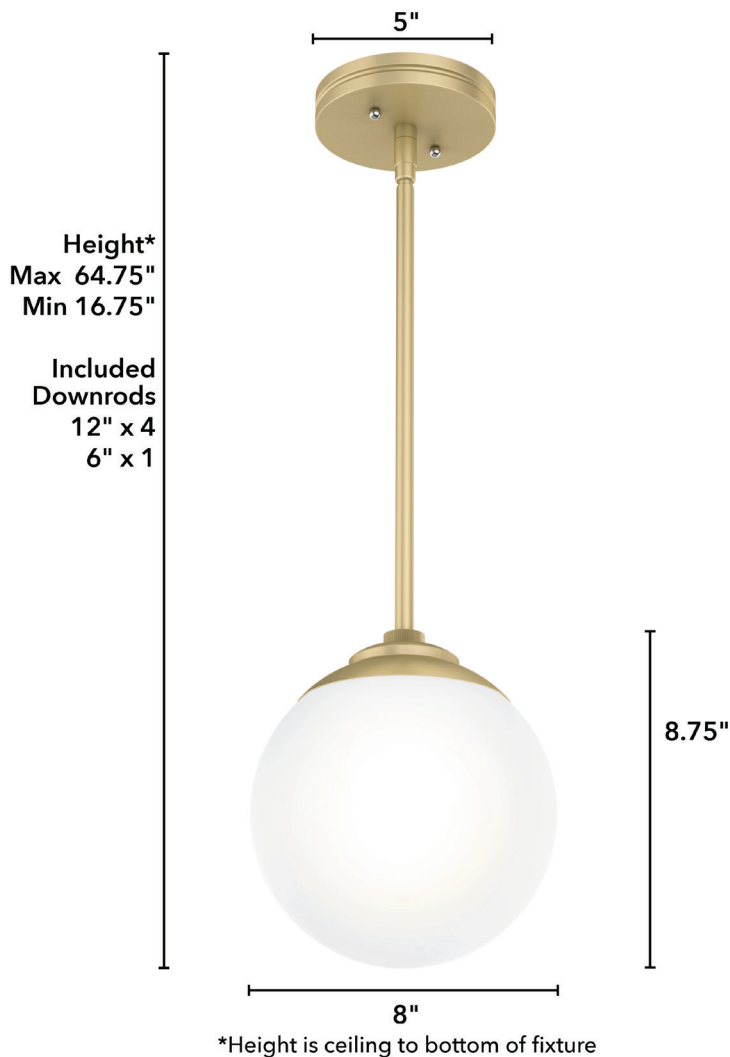

## Hepburn 1 Light Mini Pendant

### Available Finishes:

Housing Finish	Glass Finish	Item#
Brushed Nickel	Cased White	19169
Painted Modern Brass	Cased White	19018
Matte White	Cased White	19019

### Product Specifications:

Location Usage: Rated for indoor spaces only

Fixture Height: 8.75"

Fixture Width: 8"

Overall Max Height: 64.75"

Overall Min Height: 16.75"

Downrods/Chain length Included: 6" & 12"

Wire Length: 120"

Number of bulbs (not included): 1

Max Wattage per bulb: Maximum wattage 60 per light bulb or equivalent LED bulb

Pictured Bulbs: E26 bulb