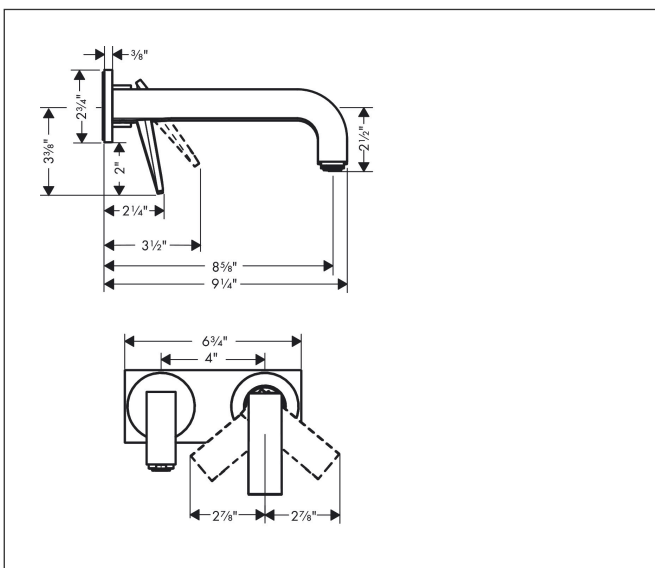

Brand AXOR
 Art. Name **AXOR Citterio** Wall-Mounted Single-Handle Faucet Trim with Base Plate, 1.2 GPM
 Art. Nr. 39119251
 Surface brushed gold optic
 Pos. 1

Product Picture

Features

- Consists of: Wall-Mounted Single-Handle Faucet Trim, Pop-up assembly
- Spray modes: Aerated spray
- Flow: 1.2 GPM (4.5 L/Min)
- Ceramic cartridge
- Non-closing waste set
- Does not include: Basic set

Drawing

Technology