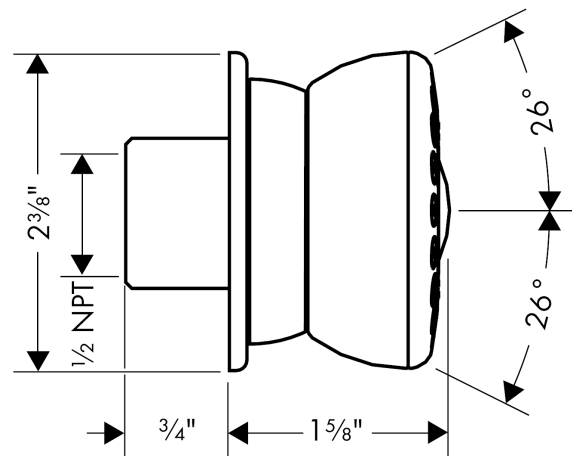

Bodyvette

Bodyspray with Stop

Finishes : **brushed nickel** Part no. : **28467821**

Description

Features

- Pause feature slows flow to trickle
- Flow: 2.5 GPM (9.5 L/Min)
- 1/2" NPT

Item details

List Price \$ 287.00

Technology

Compliance

Product image

Scale drawing

Bodyvette

Bodyspray with Stop

Finishes : **brushed nickel** Part no. : **28467821**

Exploded drawing

Year of production: >09/00

Bodyvette

Bodyspray with Stop

Finishes : **brushed nickel** Part no. : **28467821**

Spare parts list

Year of production: >09/00

Pos.	Description	Part no.	Price	PU
1	cover pale grey	97404000	-	1
2	O-ring 3,5x1,5	98105000	-	1
3	base body	97521820	-	1