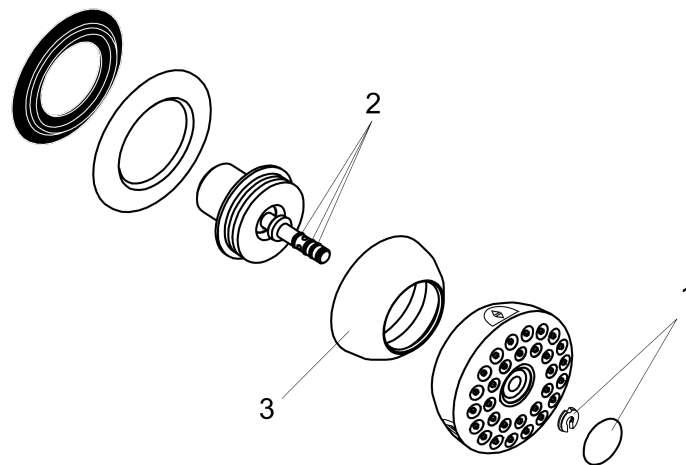

Bodyvette

Bodyspray with Stop

Finishes : **brushed nickel** Part no. : **28467821**

Description

Features

- Pause feature slows flow to trickle
- Flow: 2.5 GPM (9.5 L/Min)
- 1/2" NPT

Item details

List Price \$ 287.00

Technology

Compliance

Product image

Scale drawing

Bodyvette

Bodyspray with Stop

Finishes : **brushed nickel** Part no. : **28467821**

Exploded drawing

Year of production: >09/00

Bodyvette

Bodyspray with Stop

Finishes : **brushed nickel** Part no. : **28467821**

Spare parts list

Year of production: >09/00

Pos.	Description	Part no.	Price	PU
1	cover pale grey	97404000	-	1
2	O-ring 3,5x1,5	98105000	-	1
3	base body	97521820	-	1