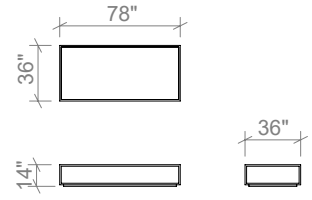

## TABLES

54 INCH RECTANGULAR COFFEE TABLE

66 INCH RECTANGULAR COFFEE TABLE

78 INCH RECTANGULAR COFFEE TABLE

42 INCH ROUND COFFEE TABLE

54 INCH ROUND COFFEE TABLE

66 INCH ROUND COFFEE TABLE

48 INCH CONSOLE TABLE