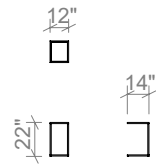

## TABLES

54 INCH RECTANGULAR COFFEE TABLE

66 INCH RECTANGULAR COFFEE TABLE

78 INCH RECTANGULAR COFFEE TABLE

42 INCH ROUND COFFEE TABLE

54 INCH ROUND COFFEE TABLE

66 INCH ROUND COFFEE TABLE

48 INCH CONSOLE TABLE

60 INCH CONSOLE TABLE

72 INCH CONSOLE TABLE

## TABLES

ROUND SIDE TABLE

RECTANGULAR SIDE TABLE

C TABLE

BOOKCASE