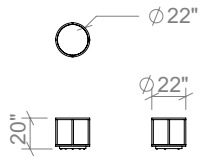

TABLES

ROUND SIDE TABLE