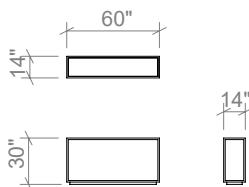

## TABLES

54 INCH RECTANGULAR COFFEE TABLE

66 INCH RECTANGULAR COFFEE TABLE

78 INCH RECTANGULAR COFFEE TABLE

42 INCH ROUND COFFEE TABLE

54 INCH ROUND COFFEE TABLE

66 INCH ROUND COFFEE TABLE

48 INCH CONSOLE TABLE

60 INCH CONSOLE TABLE

72 INCH CONSOLE TABLE