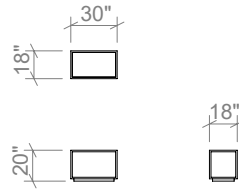

## TABLES

54 INCH RECTANGULAR COFFEE TABLE

66 INCH RECTANGULAR COFFEE TABLE

78 INCH RECTANGULAR COFFEE TABLE

42 INCH ROUND COFFEE TABLE

54 INCH ROUND COFFEE TABLE

66 INCH ROUND COFFEE TABLE

48 INCH CONSOLE TABLE

60 INCH CONSOLE TABLE

72 INCH CONSOLE TABLE

## TABLES

ROUND SIDE TABLE

RECTANGULAR SIDE TABLE

C TABLE

BOOKCASE