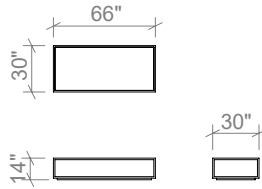

## TABLES

54 INCH RECTANGULAR COFFEE TABLE

66 INCH RECTANGULAR COFFEE TABLE

78 INCH RECTANGULAR COFFEE TABLE

42 INCH ROUND COFFEE TABLE

54 INCH ROUND COFFEE TABLE

66 INCH ROUND COFFEE TABLE

48 INCH CONSOLE TABLE