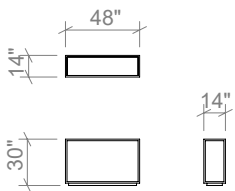

## TABLES

54 INCH RECTANGULAR COFFEE TABLE

66 INCH RECTANGULAR COFFEE TABLE

78 INCH RECTANGULAR COFFEE TABLE

42 INCH ROUND COFFEE TABLE

54 INCH ROUND COFFEE TABLE

66 INCH ROUND COFFEE TABLE

48 INCH CONSOLE TABLE

60 INCH CONSOLE TABLE

72 INCH CONSOLE TABLE