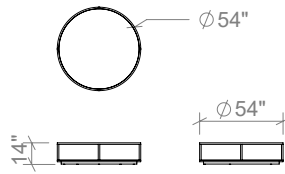

## TABLES

54 INCH RECTANGULAR COFFEE TABLE

66 INCH RECTANGULAR COFFEE TABLE

78 INCH RECTANGULAR COFFEE TABLE

42 INCH ROUND COFFEE TABLE

54 INCH ROUND COFFEE TABLE

66 INCH ROUND COFFEE TABLE

48 INCH CONSOLE TABLE