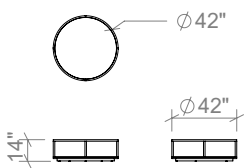

## TABLES

54 INCH RECTANGULAR COFFEE TABLE

66 INCH RECTANGULAR COFFEE TABLE

78 INCH RECTANGULAR COFFEE TABLE

42 INCH ROUND COFFEE TABLE

54 INCH ROUND COFFEE TABLE

66 INCH ROUND COFFEE TABLE

48 INCH CONSOLE TABLE