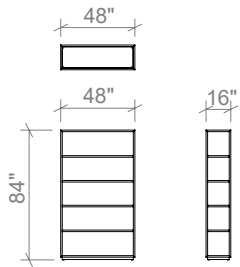

## TABLES

54 INCH RECTANGULAR COFFEE TABLE

66 INCH RECTANGULAR COFFEE TABLE

78 INCH RECTANGULAR COFFEE TABLE

42 INCH ROUND COFFEE TABLE

54 INCH ROUND COFFEE TABLE

66 INCH ROUND COFFEE TABLE

48 INCH CONSOLE TABLE

60 INCH CONSOLE TABLE

72 INCH CONSOLE TABLE

## TABLES

ROUND SIDE TABLE

RECTANGULAR SIDE TABLE

C TABLE

BOOKCASE