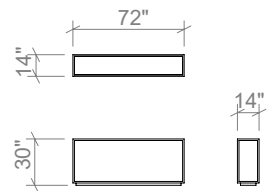

## TABLES

54 INCH RECTANGULAR COFFEE TABLE

66 INCH RECTANGULAR COFFEE TABLE

78 INCH RECTANGULAR COFFEE TABLE

42 INCH ROUND COFFEE TABLE

54 INCH ROUND COFFEE TABLE

66 INCH ROUND COFFEE TABLE

48 INCH CONSOLE TABLE

60 INCH CONSOLE TABLE

72 INCH CONSOLE TABLE