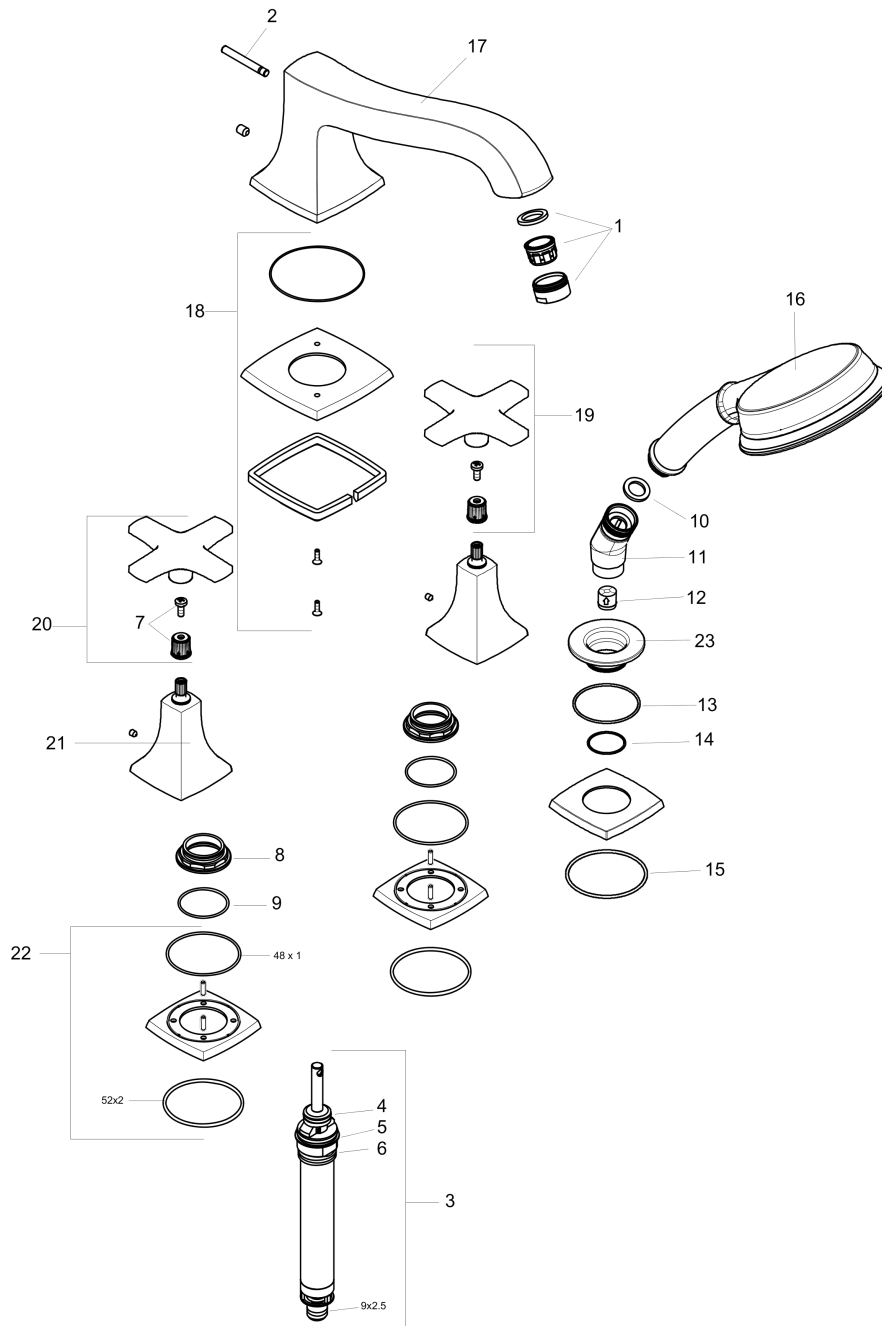

Metropol Classic
4-Hole Roman Tub Set Trim with Cross Handles and 1.8 GPM Handshower
 Finishes : **chrome** Part no. : **31449001**

Description

Features

- Flow: 5.34 GPM (20.2 L/Min)
- 90° ceramic valves
- Integrated double backflow prevention

Item details

List Price \$ 863.00

Technology

Compliance

Product image

Scale drawing

Metropol Classic
4-Hole Roman Tub Set Trim with Cross Handles and 1.8 GPM Handshower
 Finishes : **chrome** Part no. : **31449001**

Exploded drawing

Year of production: >01/19

Metropol Classic
4-Hole Roman Tub Set Trim with Cross Handles and 1.8 GPM Handshower
 Finishes : **chrome** Part no. : **31449001**

Spare parts list

Year of production: >01/19

Pos.	Description	Part no.	Price	PU
1	aerator M24x1 (30 l/min)	96512000	-	1
2	diverter knob	98707000	-	1
3	selector assy	96775000	-	1
4	O-Ring 14x2,5	98189000	-	1
5	O-Ring 23x2,5	98183000	-	1
6	O-Ring 22x2	98185000	-	1
7	handle fixing set	98932000	-	1
8	nut	92943000	-	1
9	O-ring 32x1,5	92936000	-	1
10	seal	98058000	-	1
11	shower holder	28071000	-	1
12	set of non return valves DW 15	94074000	-	1
13	O-ring 43x1,5	98148000	-	1
14	O-ring 24x1	92953000	-	1
15	O-ring 52x2	92952000	-	1
16	handshower	04753000	-	1
17	spout cpl.	92939000	-	1
18	escutcheon for spout	92946000	-	1
19	handle for cold water	92948000	-	1
20	handle for hot water	92949000	-	1
21	escutcheon for handle	92824000	-	1
22	escutcheon for handle	92945000	-	1
23	escutcheon Ø 52 mm	92951000	-	1