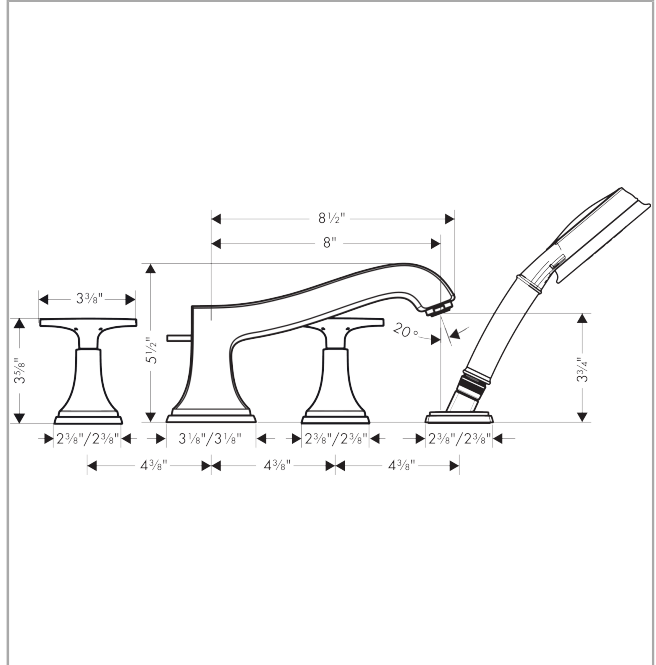

Metropol Classic
4-Hole Roman Tub Set Trim with Cross Handles and 1.8 GPM Handshower
 Finishes : **chrome** Part no. : **31449001**

Description

Features

- Flow: 5.34 GPM (20.2 L/Min)
- 90° ceramic valves
- Integrated double backflow prevention

Item details

List Price \$ 863.00

Technology

Compliance

Product image

Scale drawing

Metropol Classic
4-Hole Roman Tub Set Trim with Cross Handles and 1.8 GPM Handshower
 Finishes : **chrome** Part no. : **31449001**

Exploded drawing

Year of production: >01/19

Metropol Classic
4-Hole Roman Tub Set Trim with Cross Handles and 1.8 GPM Handshower
 Finishes : **chrome** Part no. : **31449001**

Spare parts list

Year of production: >01/19

Pos.	Description	Part no.	Price	PU
1	aerator M24x1 (30 l/min)	96512000	-	1
2	diverter knob	98707000	-	1
3	selector assy	96775000	-	1
4	O-Ring 14x2,5	98189000	-	1
5	O-Ring 23x2,5	98183000	-	1
6	O-Ring 22x2	98185000	-	1
7	handle fixing set	98932000	-	1
8	nut	92943000	-	1
9	O-ring 32x1,5	92936000	-	1
10	seal	98058000	-	1
11	shower holder	28071000	-	1
12	set of non return valves DW 15	94074000	-	1
13	O-ring 43x1,5	98148000	-	1
14	O-ring 24x1	92953000	-	1
15	O-ring 52x2	92952000	-	1
16	handshower	04753000	-	1
17	spout cpl.	92939000	-	1
18	escutcheon for spout	92946000	-	1
19	handle for cold water	92948000	-	1
20	handle for hot water	92949000	-	1
21	escutcheon for handle	92824000	-	1
22	escutcheon for handle	92945000	-	1
23	escutcheon Ø 52 mm	92951000	-	1