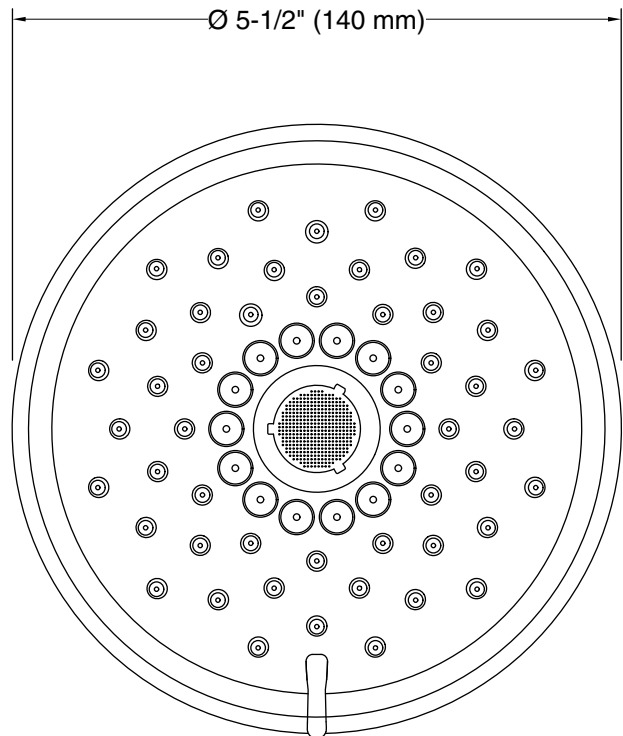

#### Installation

- Shower arm and flange sold separately
- 1/2"-14 NPT connection.
- Wall-mount

### Technical Information

All product dimensions are nominal.