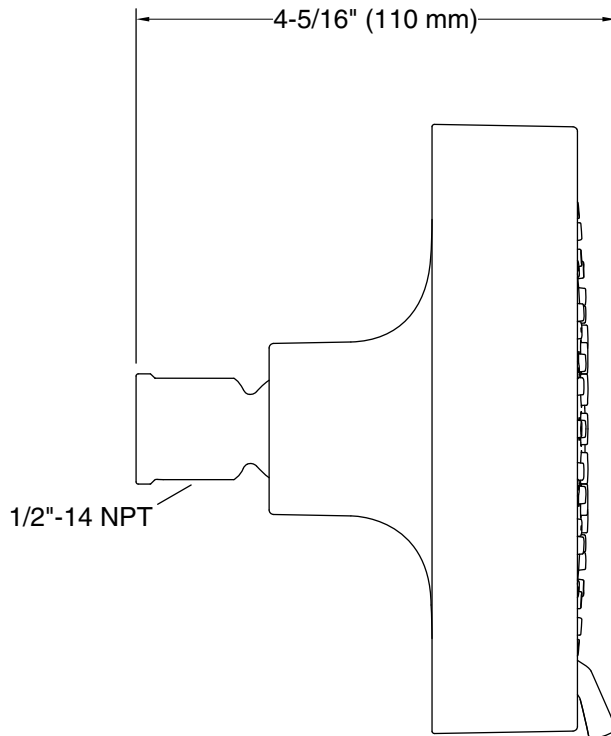

#### Installation

- Shower arm and flange sold separately
- 1/2"-14 NPT connection.
- Wall-mount

### Technical Information

All product dimensions are nominal.