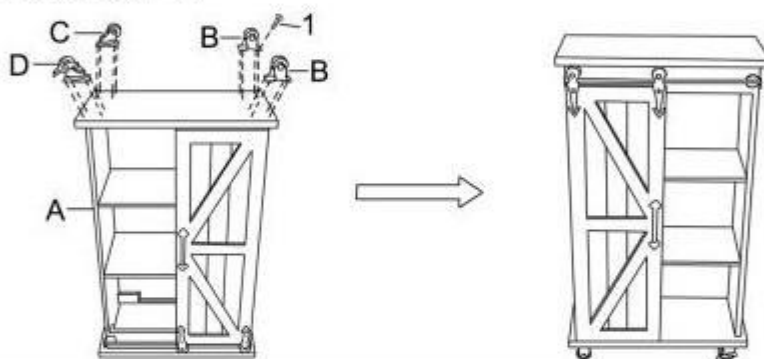

ASSEMBLY INSTRUCTIONS

ITEM NO: 221498

Parts required

1		Small screw	Φ4*15MML	16pcs
2				6pcs
3				6pcs
4				2pcs
5				4pcs

A		1pc
B		2pcs
C		1pc
D		1pc

Use method 1.

Use method 2.