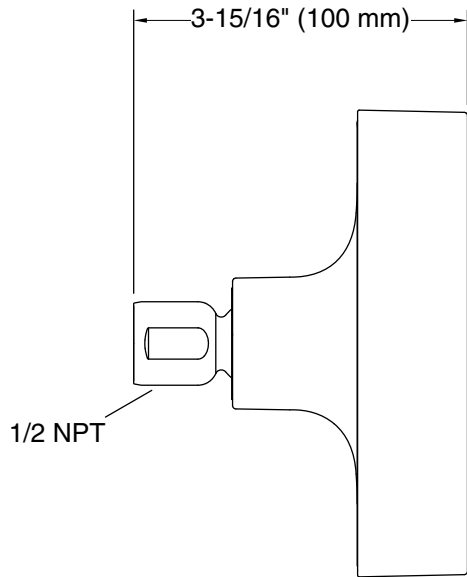

Technical Information

All product dimensions are nominal.

Spout:

Shower/Rainhead rated max flow: 2.5 gal/min (9.5 l/min)

Notes

For use with automatic compensating valves rated at 2.4 gal/min (9.1 l/min) or less.