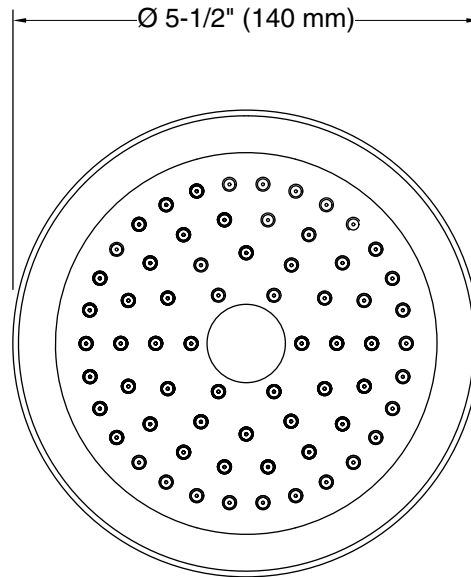

Features

- Optimized sprayface with 66 nozzles delivers a more focused coverage of large water droplets
- Minimizes wasteful overspray and increases cleaning and hair-rinsing performance
- MasterClean™ sprayface features an easy-to-clean surface that withstands mineral buildup and maximizes spray performance
- 2.5 gpm (9.5 lpm) maximum flow rate
- 1/2" NPT connection
- Coordinates with Purist faucets, accessories, and showering components to complete your bathroom

Optional Products/Accessories

K-933 Shower Arm and Flange

Codes/Standards

ASME A112.18.1/CSA B125.1
DOE - Energy Policy Act 1992
NOM Standards
NOM 008-CONAGUA

KOHLER® Faucet Lifetime Limited Warranty

See website for detailed warranty information.

Technical Information

All product dimensions are nominal.

Spout:

Shower/Rainhead rated max flow: 2.5 gal/min (9.5 l/min)

Notes

For use with automatic compensating valves rated at 2.4 gal/min (9.1 l/min) or less.