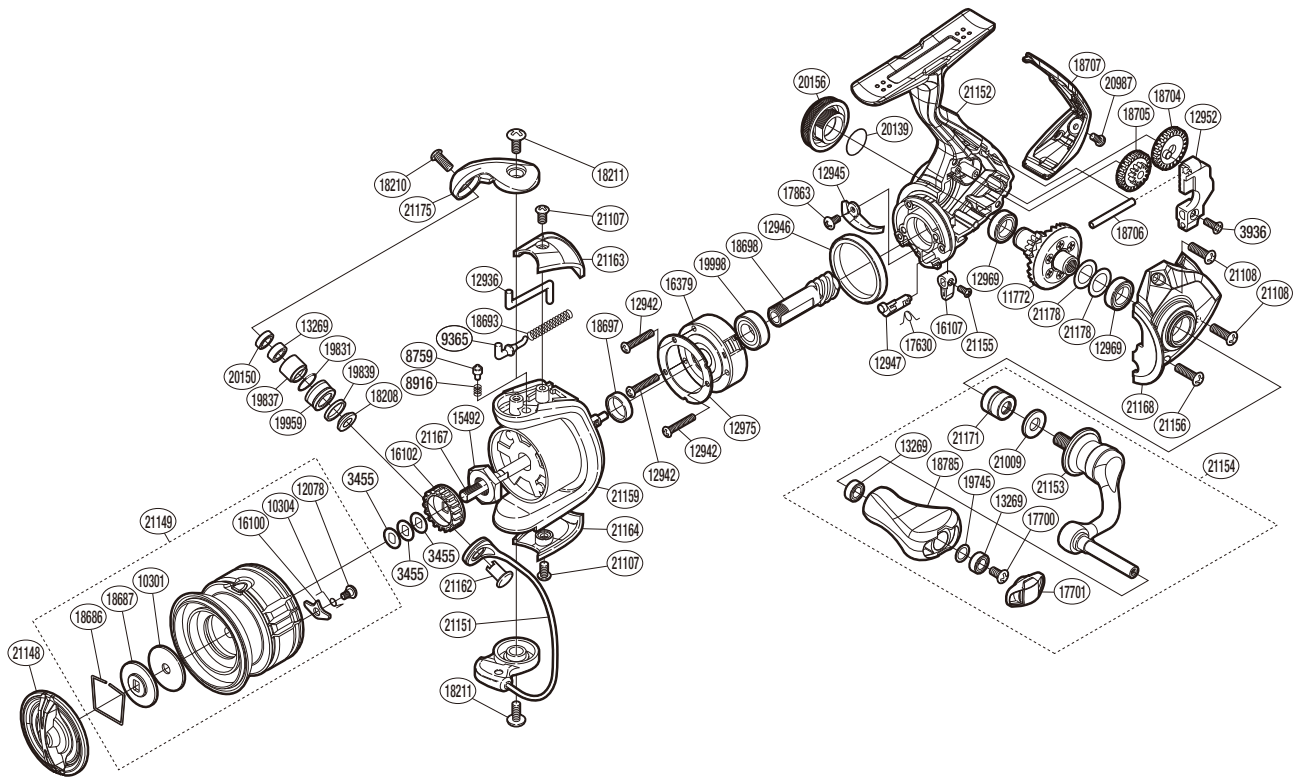

# SHIMANO

VANFORD SA-RB

VF500F

**(51SF36B005X)**

Please note that the number of adjusting washers may not be the same as shown in the exploded views. (Adjustment will vary with each individual product.)

Part No.	Description	Part No.	Description	Part No.	Description
RD 3455	Washer	RD17700	Screw	RD20156	Handle Screw Cap
RD 3936	Screw	RD17701	Handle Knob Seal	RD20987	Screw
RD 8759	Click Pin	RD17863	Screw	RD21009	Washer
RD 8916	Click Spring	RD18208	Spacer	RD21107	Screw
RD 9365	Bail Spring Guide A	RD18210	Screw	RD21108	Screw
RD10301	Drag Washer	RD18211	Screw	RD21148	Drag Knob Assembly
RD10304	Drag Click Spring	RD18686	Drag Washer Retainer	RD21149	Spool Assembly
RD11772	Drive Gear Assembly	RD18687	Key Washer	RD21151	Bail Assembly
RD12078	Screw	RD18693	Bail Spring	RD21152	Body Assembly
RD12936	Bail Trip Lever	RD18697	Rotor Ring	RD21153	Handle Shank Assembly
RD12942	Screw	RD18698	Pinion Gear	RD21154	Handle Assembly
RD12945	Bail Trip Strike	RD18704	Oscillating Gear	RD21155	Screw
RD12946	Friction Ring	RD18705	Idle Gear B Large	RD21156	Screw
RD12947	Anti-Reverse Cam	RD18706	Oscillating Guide	RD21159	Rotor
RD12952	Oscillating Slider	RD18707	Rear Protector	RD21162	Line Roller Support
RD12969	Ball Bearing	RD18785	Handle Knob	RD21163	Bail Spring Cover
RD12975	Roller Clutch Reinforce	RD19745	Washer	RD21164	Bail Hold Support Guard
RD13269	Ball Bearing	RD19831	O Ring	RD21167	Main Shaft
RD15492	Rotor Nut	RD19837	Line Roller Bushing	RD21168	Side Cover
RD16100	Drag Click	RD19839	Line Roller Spacer	RD21171	Handle Shaft Cover B
RD16102	Spool Support	RD19959	Line Roller	RD21175	Bail Arm
RD16107	Anti-Reverse Lever	RD19998	Ball Bearing	RD21178	Washer
RD16379	Roller Clutch Assembly	RD20139	O Ring		
RD17630	Anti-Reverse Cam Spring	RD20150	Line Roller Collar	RD18054	Anti Line Slip Sticker