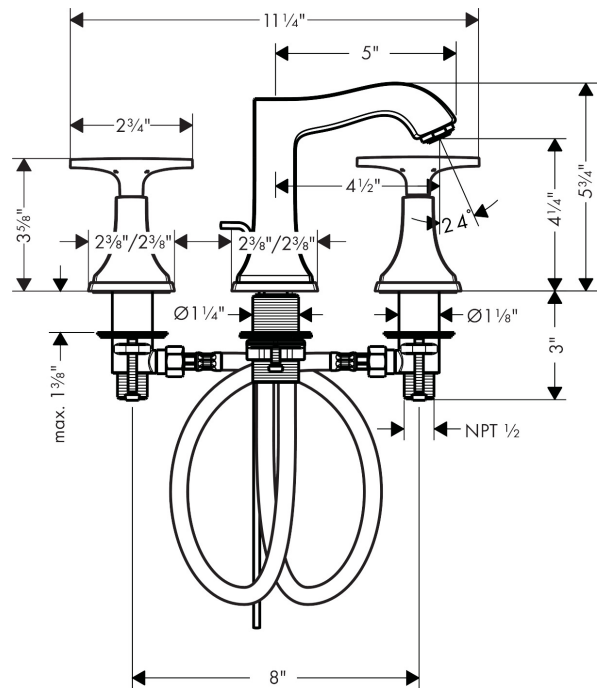

Brand	hansgrohe
Art. Name	Metropol Classic Widespread Faucet 110 with Cross Handles and Pop-Up Drain, 1.2 GPM
Art. Nr.	31306141
Surface	brushed bronze
Pos.	1

Product Picture

Drawing

Technology

Features

- Spray modes: Aerated spray
- Flow: 1.2 GPM (4.5 L/Min)
- 90° ceramic valves
- Includes pop-up drain