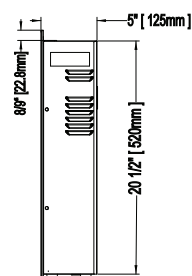

## Features and Benefits

- Simply plugs into a 120v wall outlet or can be hardwired
- Crystal clear cube ember bed accents the flame
- Feature the option of both orange or yellow flame, or a combination of both
- Paintable cord cover included (covers cord and can be painted to blend in with existing décor)
- On-screen controls dim after 10 seconds disappearing completely off screen
- Convenient remote control (controls flame intensity, flame color option, blower, heat output and timer)
- Up to 5,000 BTU's
- 1,290 sq. in. viewing area
- 1,500 watts