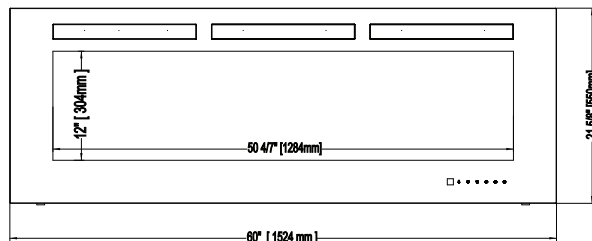

Continental CEFL60FH Linear Electric Fireplace

Create a comforting environment with Continentals CEFL60FH Linear Electric Fireplace. Simply hang this fireplace like a piece of art using the integrated bracket, plug it in, and you are ready to use it. The slim depth won't intrude into the space. The glass ember bed and beautiful flames of this electric fireplace will add gravitas to any home or office.

Competitive Advantages

- High Power LED lights provide day or night intensity and require no servicing
- Ultra slim design
- Can be fully recessed into the wall for a flush appearance or easily hang on the wall with the built-in mounting bracket

Features and Benefits

- Simply plugs into a 120v wall outlet or can be hardwired
- Crystal clear cube ember bed accents the flame
- Feature the option of both orange or yellow flame, or a combination of both
- Paintable cord cover included (covers cord and can be painted to blend in with existing décor)
- On-screen controls dim after 10 seconds disappearing completely off screen
- Convenient remote control (controls flame intensity, flame color option, blower, heat output and timer)
- Up to 5,000 BTU's
- 1,290 sq. in. viewing area
- 1,500 watts

Media and Trim Features Options

LOW ENERGY
LED
HIGH INTENSITY

- 103 Miller Drive, Crittenden, Kentucky, USA 41030
- 24 Napoleon Road, Barrie, Ontario, Canada L4M 0G8
- 7200 Trans Canada Highway, Montreal, Quebec, Canada H4T 1A3

Tel: 1-866-820-8686
continentalfireplaces.com

CON 08-20-00010