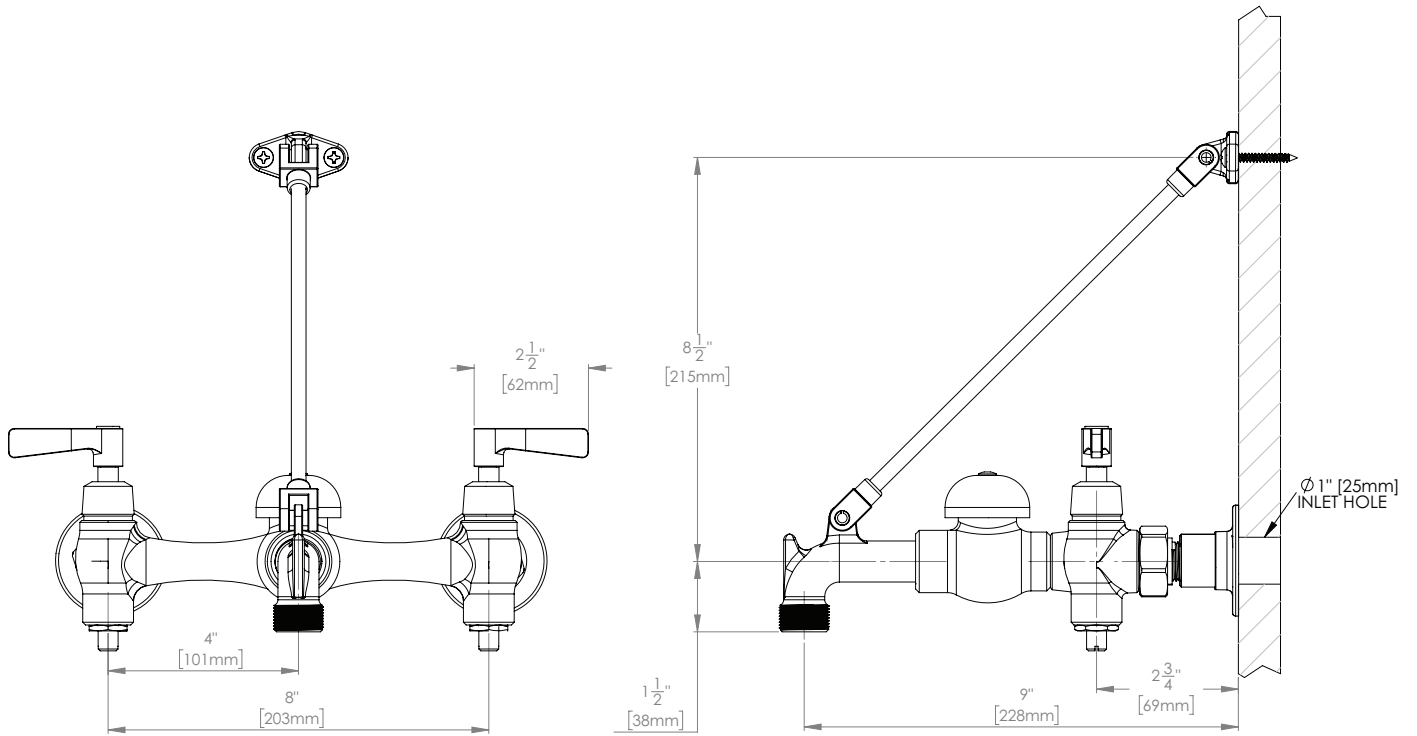

### FEATURES:

- Chrome plated cast brass construction
- Cast brass nozzle with 3/4" hose thread and pail hook
- Integral stops allow water shut off for servicing
- Brass vacuum breaker to prevent backflow
- 1/4 turn ceramic cartridges to ensure drip-free performance
- Vandal-resistant lever handle with color-coded indexes
- 8" fixed centers with adjustable threaded brass wall flanges allows 1/4" +/- adjustments
- 1/2" -14 NPT female inlets (supply lines not included)
- Brass top brace assembly with wall flange and mounting screws

1. All dimensions are in inches (millimeters) unless otherwise specified and are subject to change without notice. 2. Inlets are 1/2" NPT female.

## Commander® Utility Sink Faucet

1. All dimensions are in inches (millimeters) unless otherwise specified and are subject to change without notice.

Architect/Engineer Approval Space:

P: 800-537-2107  
 F: 800-977-2747  
 W: WWW.SPEAKMAN.COM  
 R: 03-NOVEMBER 2019