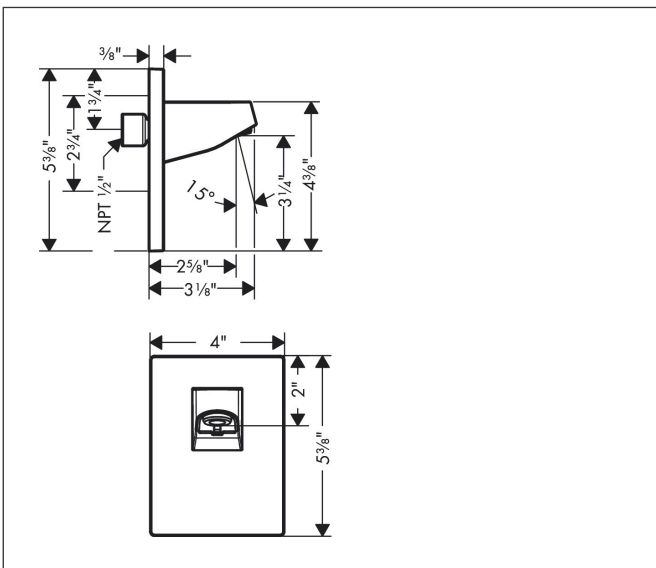

Brand hansgrohe
Art. Name **Pulsify** Showerarm for Showerhead 105
Art. Nr. 24139821
Surface brushed nickel
Pos. 1

reddot winner 2021

Product Picture

Features

- Plastic
- connection type: 1/2" NPT
- Wall Outlet, Mounting Material, Assembly instructions

Drawing

Technology