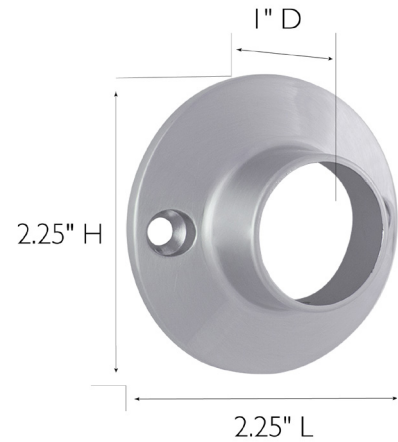

1" Mounting Rod Bracket for Closet or Shower, 5-Pack
Polished Chrome

SPECIFICATIONS

MATERIAL CONSTRUCTION:	Zinc
MOUNTING HARDWARE INCLUDED:	Yes
TOOLS NEEDED FOR INSTALLATION:	Screwdriver
ASSEMBLED DIMENSIONS:	2.25" H x 2.25" L x 1" D
ASSEMBLED WEIGHT:	1.65 lbs.
PROJECTION:	1"