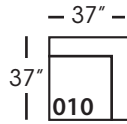

Corner
L37" D37" H32"