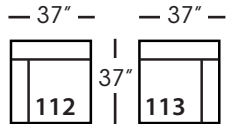

ECLECTIC.SPIRITED.WONDERFULLY COMFORTABLE.

REENA • UPHOLSTERED • CHANNEL BACK

One Arm End*
L37" D37" H32"
*available as right or left seated