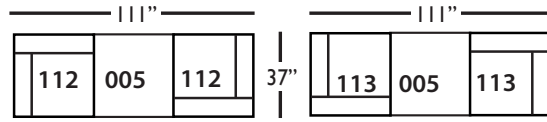

ECLECTIC.SPIRITED.WONDERFULLY COMFORTABLE.

REENA • UPHOLSTERED • CHANNEL BACK

One Arm End*
L37" D37" H32"
*available as right or left seated