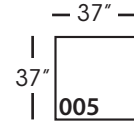

Pattern Availability: RG, NM

ECLECTIC.SPIRITED.WONDERFULLY COMFORTABLE.

REENA • UPHOLSTERED • CHANNEL BACK

One Arm End*
L37" D37" H32"
*available as right or left seated

Corner
L37" D37" H32"

Small Armless
L36" D37" H32"