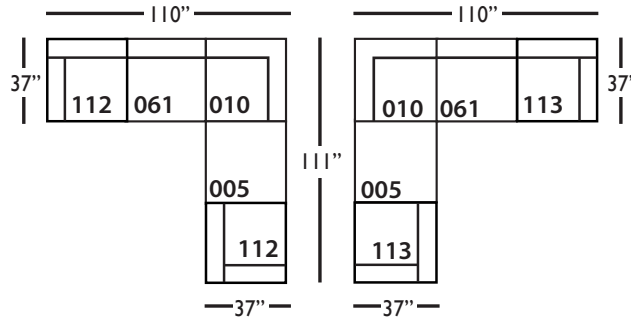

Reena-010
Corner
L37" D37" H32"

Reena-061
Small Armless
L36" D37" H32"

Reena-005
Ottoman
L37" D37" H20"

Seat Height 20"
Seat Depth 31"
Arm Height 32"

Shown in fabric 14244-75, throw pillows in fabric 39377-88 (LTP) and 19918-20 (STP).
(Shown above: Reena-113, Reena-005 and Reena-112)

Pattern Availability: RG, NM

ECLECTIC.SPIRITED.WONDERFULLY COMFORTABLE.

REENA • UPHOLSTERED • CHANNEL BACK

One Arm End*
L37" D37" H32"
*available as right or left seated

Corner
L37" D37" H32"

Small Armless
L36" D37" H32"

Ottoman
L37" D37" H20"