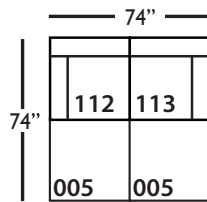

ECLECTIC.SPIRITED.WONDERFULLY COMFORTABLE.

REENA • UPHOLSTERED • CHANNEL BACK

One Arm End*
L37" D37" H32"
*available as right or left seated