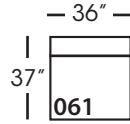

Pattern Availability: RG, NM

ECLECTIC.SPIRITED.WONDERFULLY COMFORTABLE.

REENA • UPHOLSTERED • CHANNEL BACK

One Arm End*
L37" D37" H32"
*available as right or left seated

Corner
L37" D37" H32"

Small Armless
L36" D37" H32"

Ottoman
L37" D37" H20"