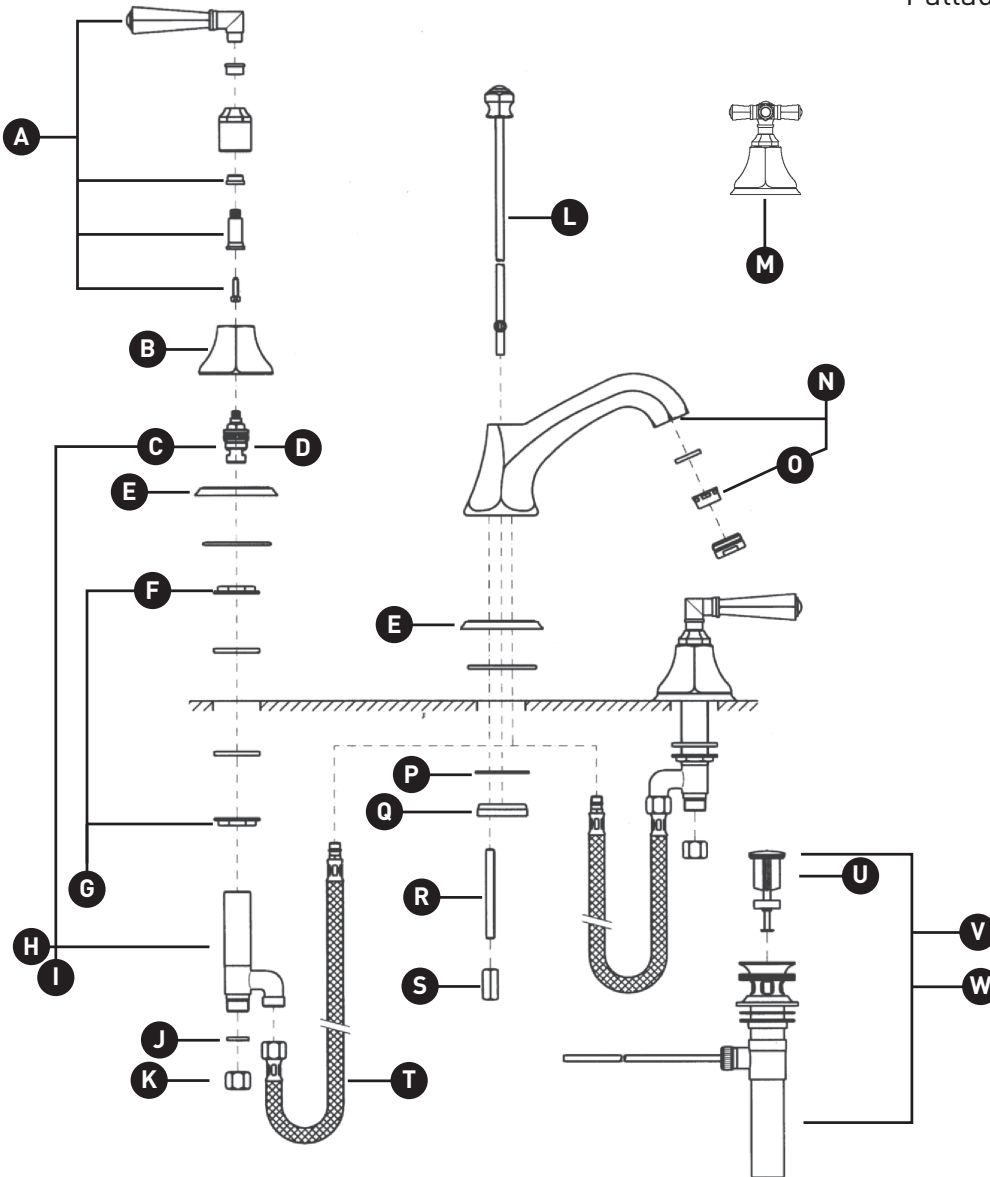

ORDER BY PART NUMBER

## ILLUSTRATED PARTS

### A1908

Palladian® Widespread Lavatory Faucet

ID	Kit Number	Finish
A	C7605*	See below
B	C7243/1*	See below
C	C7075-1 (C)	N/A
D	C7075-2 (H)	N/A
E	C7244*	See below
F	C7260.26	N/A
G	NZSDVLVKIT	N/A
H	C7419CDL	N/A
I	C7419CDR	N/A
J	C7573	N/A
K	C7061	N/A
L	C7343*	See below
M	C7645*	See below
N	C1908*	See below
O	C7083	N/A
P	C7585.10	N/A
Q	C7282	N/A
R	C7555	N/A
S	C7260.7	N/A
Y	C7089LAV	N/A
U	C7324/2M	N/A
V	C732M	N/A
W	C7325	N/A